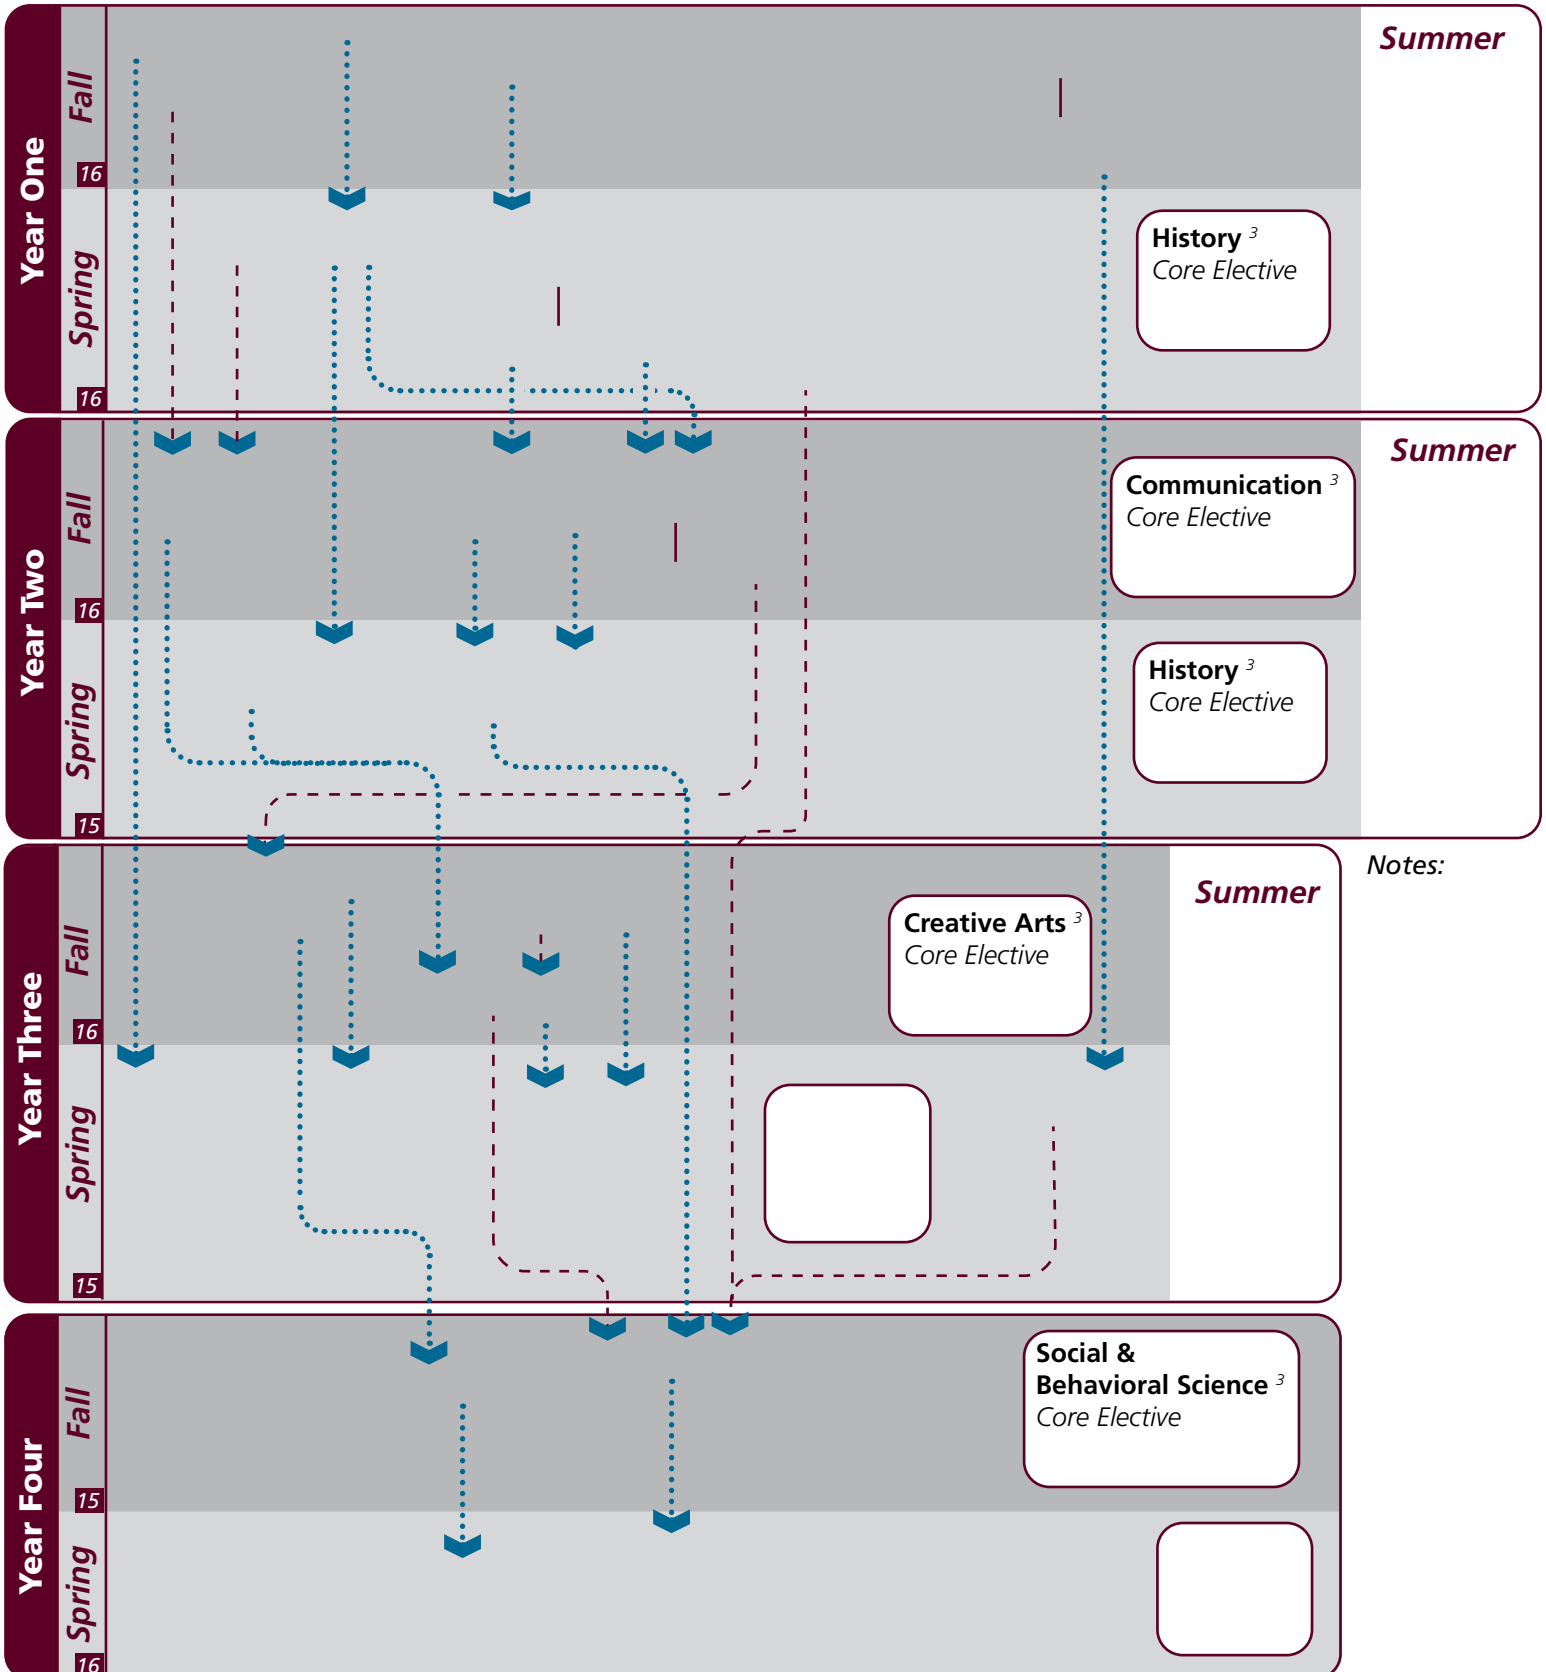

Instructions

Marine Engineering Technology - LO | 2021-2022

- Download this file and open in **Adobe Reader** (get.adobe.com/reader)
- **Click once** on the category/ course to turn **blue for planned courses.**
- **Click twice** to turn yellow for **completed/in progress courses.**
- For elective areas, also select the appropriate course from the dropdown.
- **Submit** prior to your appointment.

Name: _____

UIN: _____

** Technical electives may be any course with the following prefixes: MARE, MARR, MART, MARS, MASE, OCEN, CVEN, MATH, PHYS, or OCNG in consultation with advisor. At least one elective must be at the 300 or 400 level.

Notes:

Major	TAMUG Course Options					
Major Coursework	MARE 111	MARE 112	^MARE/MARR 200	^MARE 202	^MARE 205	
	^MARE 206	^MARE 207	MARE 209	^MARE 211	^MARE 242	^MARE 243
	MARE 261	^MARE/MARR 300 or MARE 350		^MARE 305	^MARE 306	^MARE 307
	MARE 309	^MARE 312	MARE 313	MARE 399	*^MARE/MARR 400	
	^MARE 401	^MARE 402	^MARE 405	MARE 441	^MARR 101	^MARR 102
	MARE 451	MARE 452	MARR 481	^MART 103	^MART 498	NVSC 200
Technical Electives ⁶ <i>Select 6 hours</i>	In consultation with advisor:		CVEN 300-400	MARE 300-499	MARR 300-499	MARS 300-499
	MASE 300-499	MART 300-499	MATH 300-499	OCEN 300-499	OCNG 300-499	PHYS 300-499

- Courses in this section can concurrently fulfill a Core or Major Requirement;
- Two semesters of a single foreign language is required for students who did not complete the foreign language req in high school