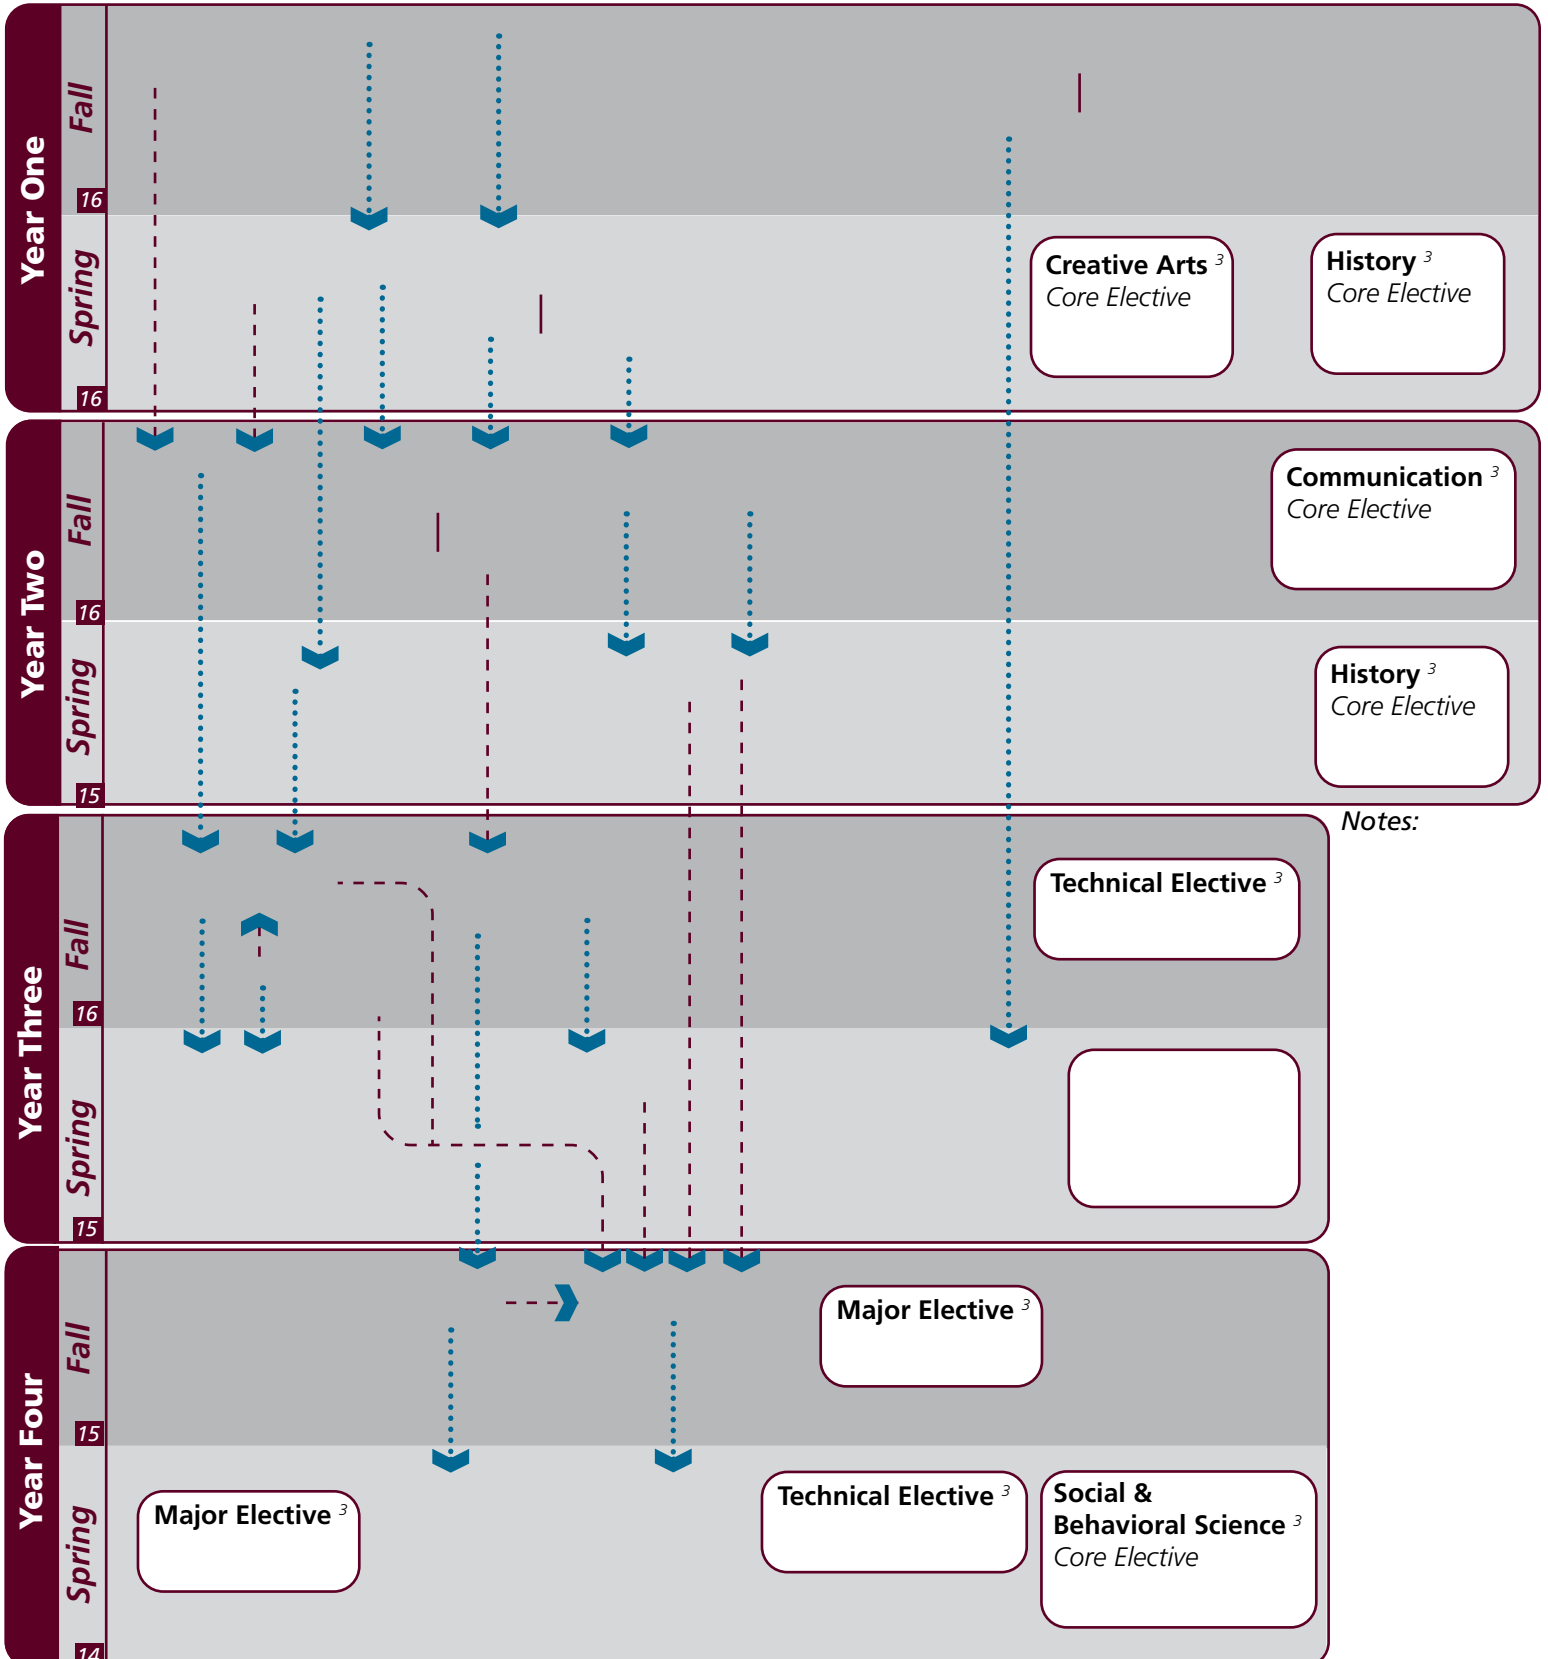

Instructions

- Download this file and open in **Adobe Reader** (get.adobe.com/reader)
- **Click once** on the category/ course to turn **blue for planned courses.**
- **Click twice** to turn yellow for **completed/in progress courses.**
- For elective areas, also select the appropriate course from the dropdown.
- **Submit** prior to your appointment.

Name: _____

UIN: _____

** Technical electives may be any course with the following prefixes: MARE, MARR, MARS, MART, MASE, OCEN, CVEN, MATH, PHYS, or OCNG in consultation with advisor. At least one elective must be at the 300 or 400 level.

Marine Engineering Technology | 2021-2022 Catalog | Major Guide

Notes:

Major	TAMUG Course Options					
Major Coursework	MARE 100 ^MARE 207 MARE 305 MARE 399 MARE 481	MARE 111 MARE 209 MARE 306 MARE 402	MARE 112 MARE 211 MARE 307 MARE 405	^MARE 202 MARE 242 MARE 309 MARE 441	^MARE 205 MARE 243 MARE 312 MARE 451	^MARE 206 MARE 261 MARE 313 MARE 452
Major Electives ⁶ Select 6 hours	MARE 400 - 499 (Excluding MARE 402 and MARE 405)					
Technical Electives ⁶ Select 6 hours	In consultation with advisor: MASE 100-499 OCEN 100-499		MARE 100-499 CVEN 100-499	MARR 300-499 MATH 100-499	MARS 100-499 PHYS 100-499	MART 300-499 OCNG 300-499

- Courses in this section can concurrently fulfill a Core or Major Requirement;
- Two semesters of a single foreign language is required for students who did not complete the foreign language req in high school