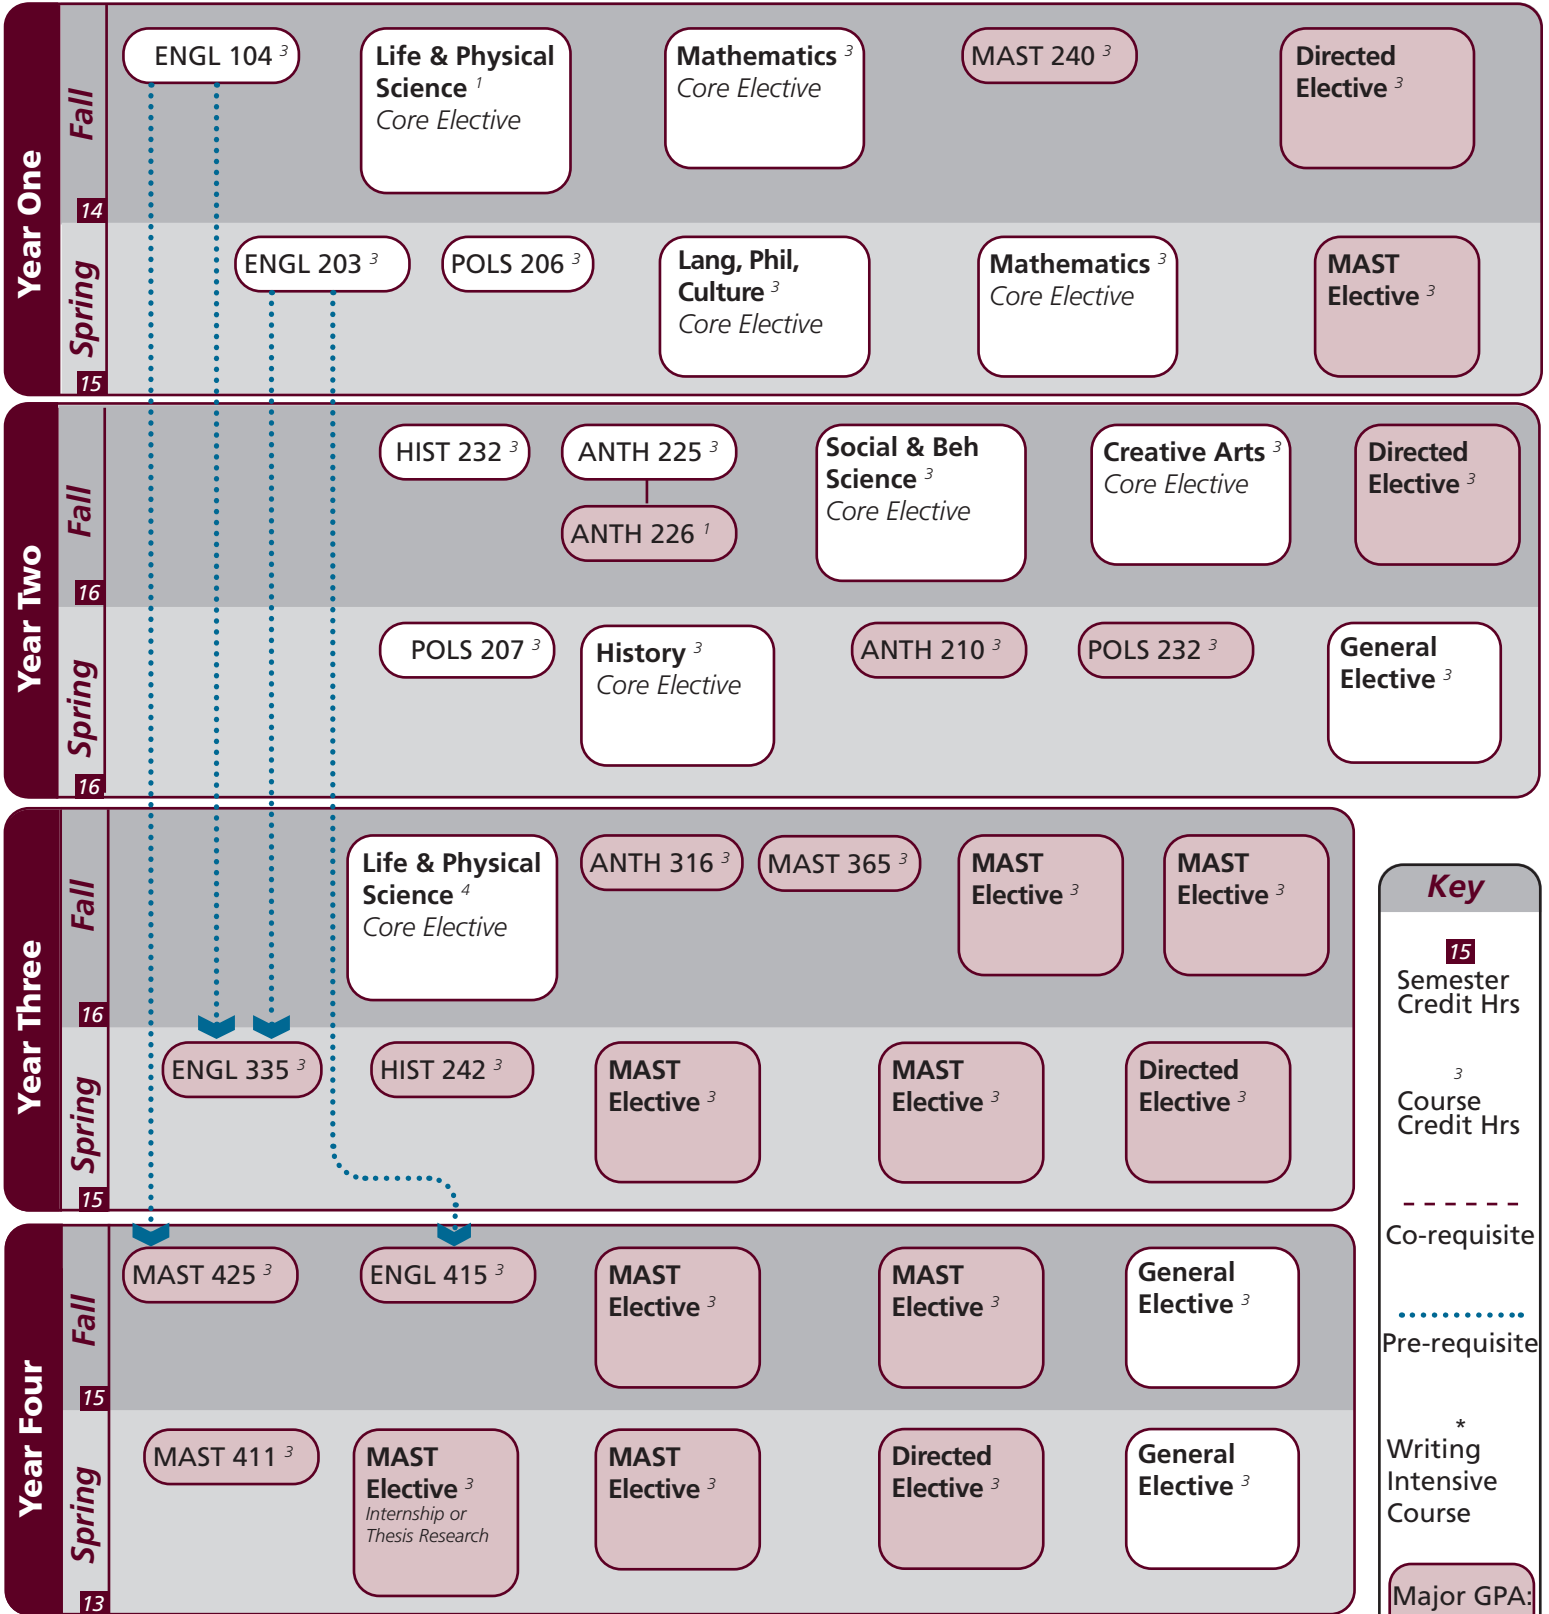

Name: _____

UIN: _____

Catalog information: catalog.tamu.edu

“View Degree Evaluation”: <https://howdy.tamu.edu/uPortal/f/my-record/>

Notes:

Key

- 15 Semester Credit Hrs
- 3 Course Credit Hrs
- Co-requisite
- Pre-requisite
- * Writing Intensive Course
- Major GPA: C or better

Major	Texas A&M University at Galveston Course Options					
^Major Coursework	†ANTH 210 MAST 365	ANTH 316 *MAST 411	ENGL 335 MAST 425	ENGL 415 POLS 232	HIST 242	MAST 240
^MAST Electives ²⁷ <i>Select 27 hours</i>	ANTH 318 MAST 200-499 (except 365, 480,481)	ANTH 330 ANTH 351 PHIL 314	ANTH 351 PHIL 314	ANTH 484 *POLS 231	CLAS 371 POLS 347	Max 6 hrs of 484/485/491
Directed Electives ¹² <i>Select 12 hours</i>	ANTH 202 COMM 203 *ENGL 374 HIST 374 MARA 435 SPAN 101	ANTH 313 *COMM 365 ENGL 484 *HIST 405 MARA 470 SPAN 102	ANTH 350 ENGL 330 ENGL 485 HIST 485 *MARB 340 *SPAN 201	ANTH 409 ENGL 334 HIST 226 KINE 199 POLS 232 *SPAN 202	ANTH 423 *ENGL 338 HIST 370 MARA 212 POLS 353 Max 3 hrs of KINE 199, MAST 484 or 485	ANTH 485 *ENGL 339 HIST 373 MARA 421 *POLS 366

- Courses in this section can concurrently fulfill a Core or Major Requirement;
- Two semesters of a single foreign language is required for students who did not complete the foreign language req in high school