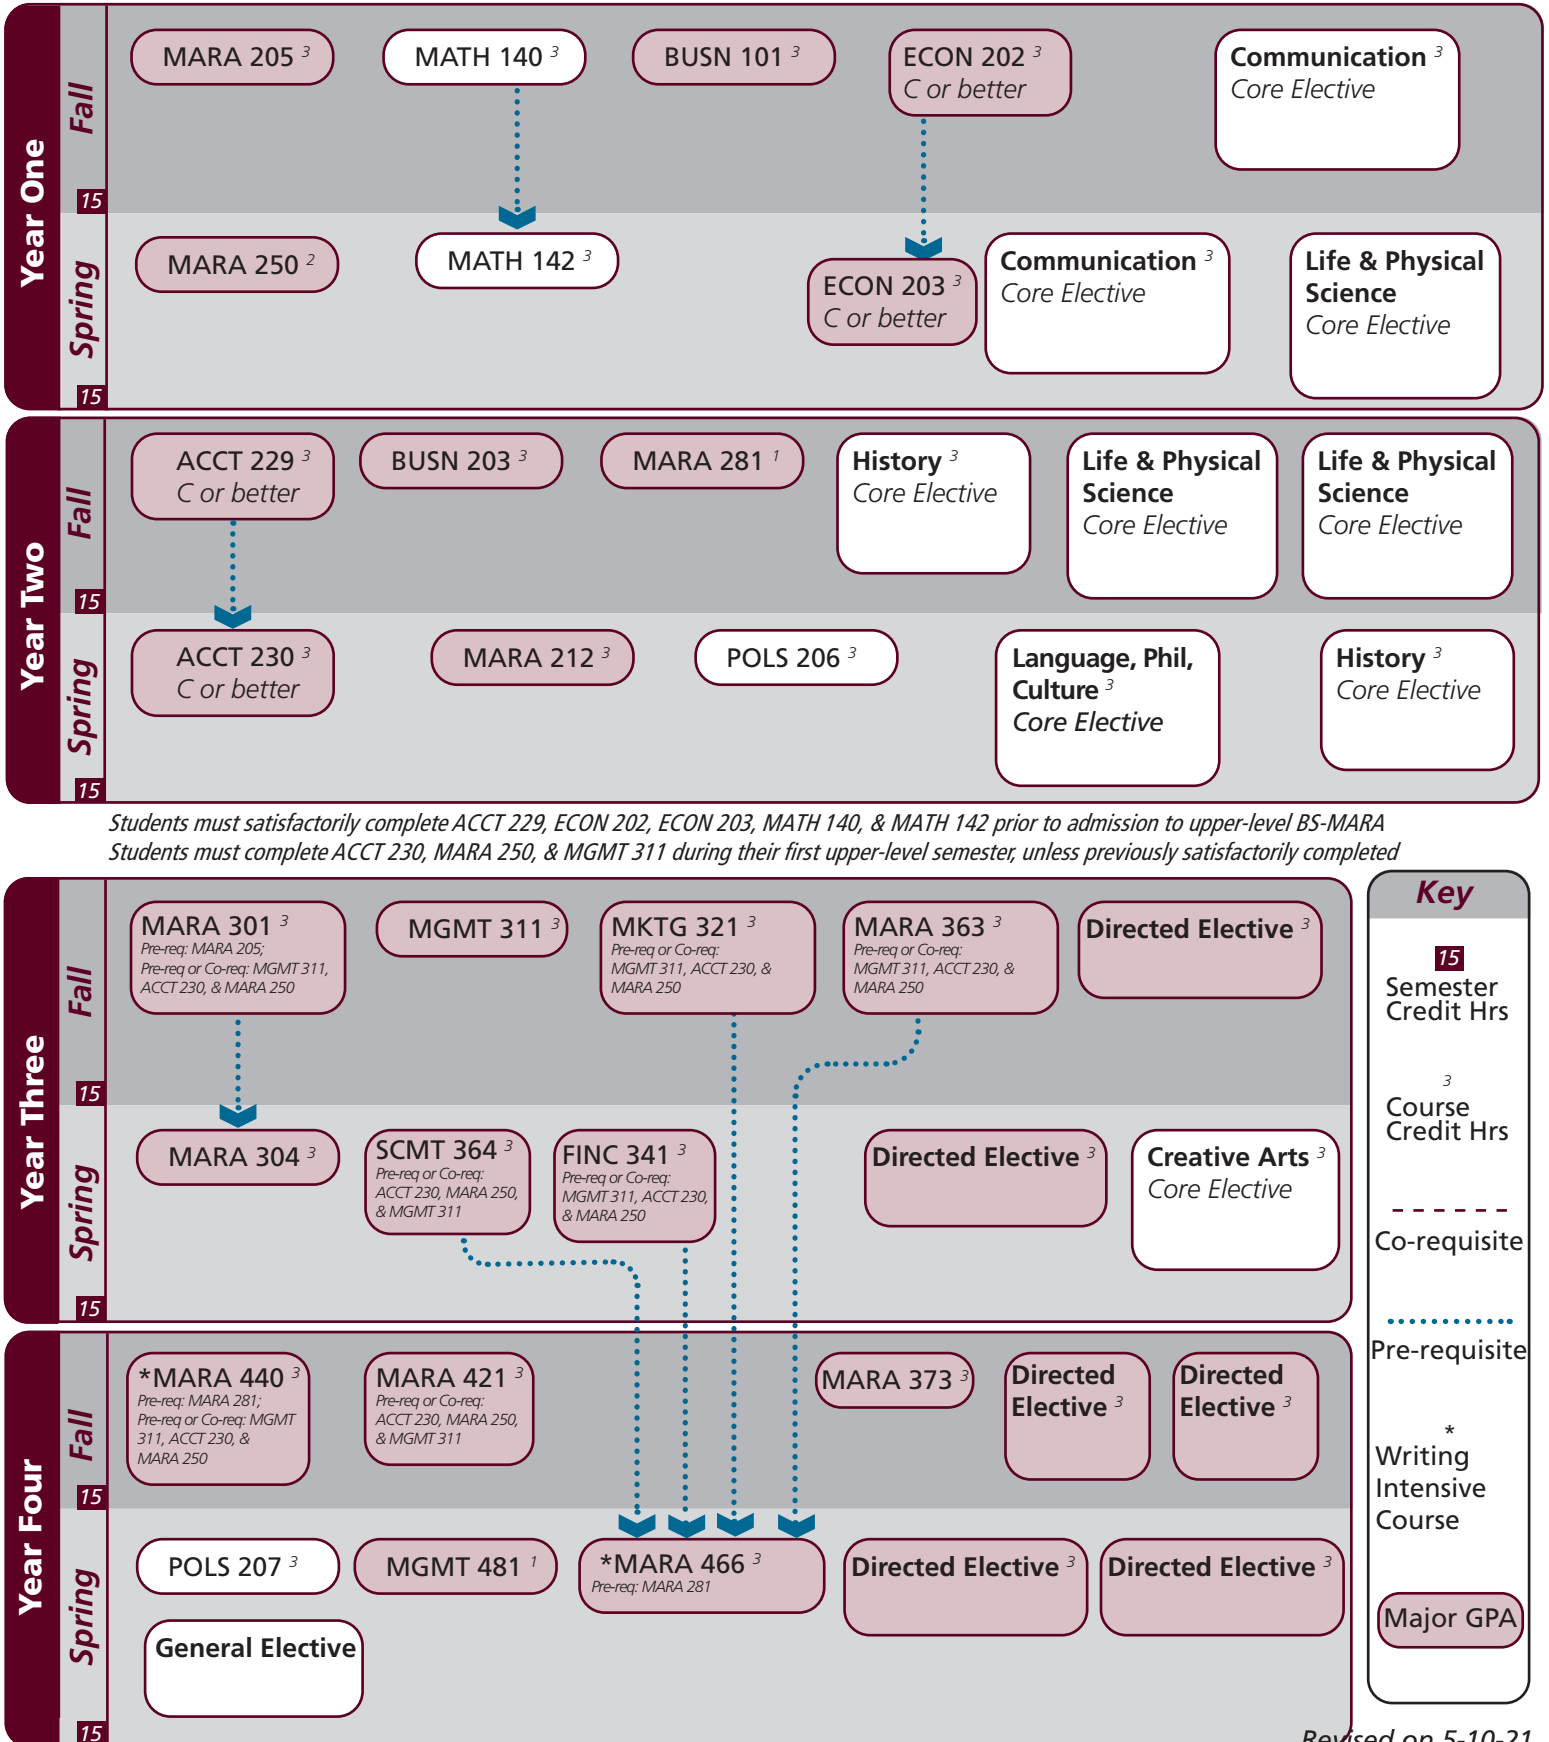

# Maritime Business Administration | 2021-2022

Name: \_\_\_\_\_

UIN: \_\_\_\_\_

Catalog information: [catalog.tamu.edu](http://catalog.tamu.edu)

“View Degree Evaluation”: <https://howdy.tamu.edu/uPortal/f/my-record/>

# Maritime Business Administration | 2021-2022 Catalog | Major Guide

Major	TAMUG Course Options					
<b>Major Coursework</b>	^ACCT 229 MARA 212 †MARA 373 MKTG 321	^ACCT 230 MARA 250 MARA 421 SCMT 364	BUSN 101 MARA 281 *MARA 440	BUSN 203 MARA 301 MARA 466	FINC 341 MARA 304 MGMT 311	MARA 205 MARA 363 MGMT 481
<b>Directed Electives</b> <sup>18</sup> <i>Select 18 hours</i>	ACCT 315 MARA 401 MARA 460 MARA 491	ACCT 316 MARA 402 MARA 470 MARA 493	ECON 311 MARA 416 MARA 475 SCMT 336	ECON 323 MARA 424 MARA 484	*ECON 452 MARA 435 MARA 485	MARA 342 MARA 450 MARA 489
<ul style="list-style-type: none"> <li>• A cumulative 2.25 GPR must be achieved on all major requirement courses</li> <li>• Courses marked with ^ require C or better</li> </ul>						

- Courses in this section can concurrently fulfill a Core or Major Requirement;
- Two semesters of a single foreign language is required for students who did not complete the foreign language req in high school