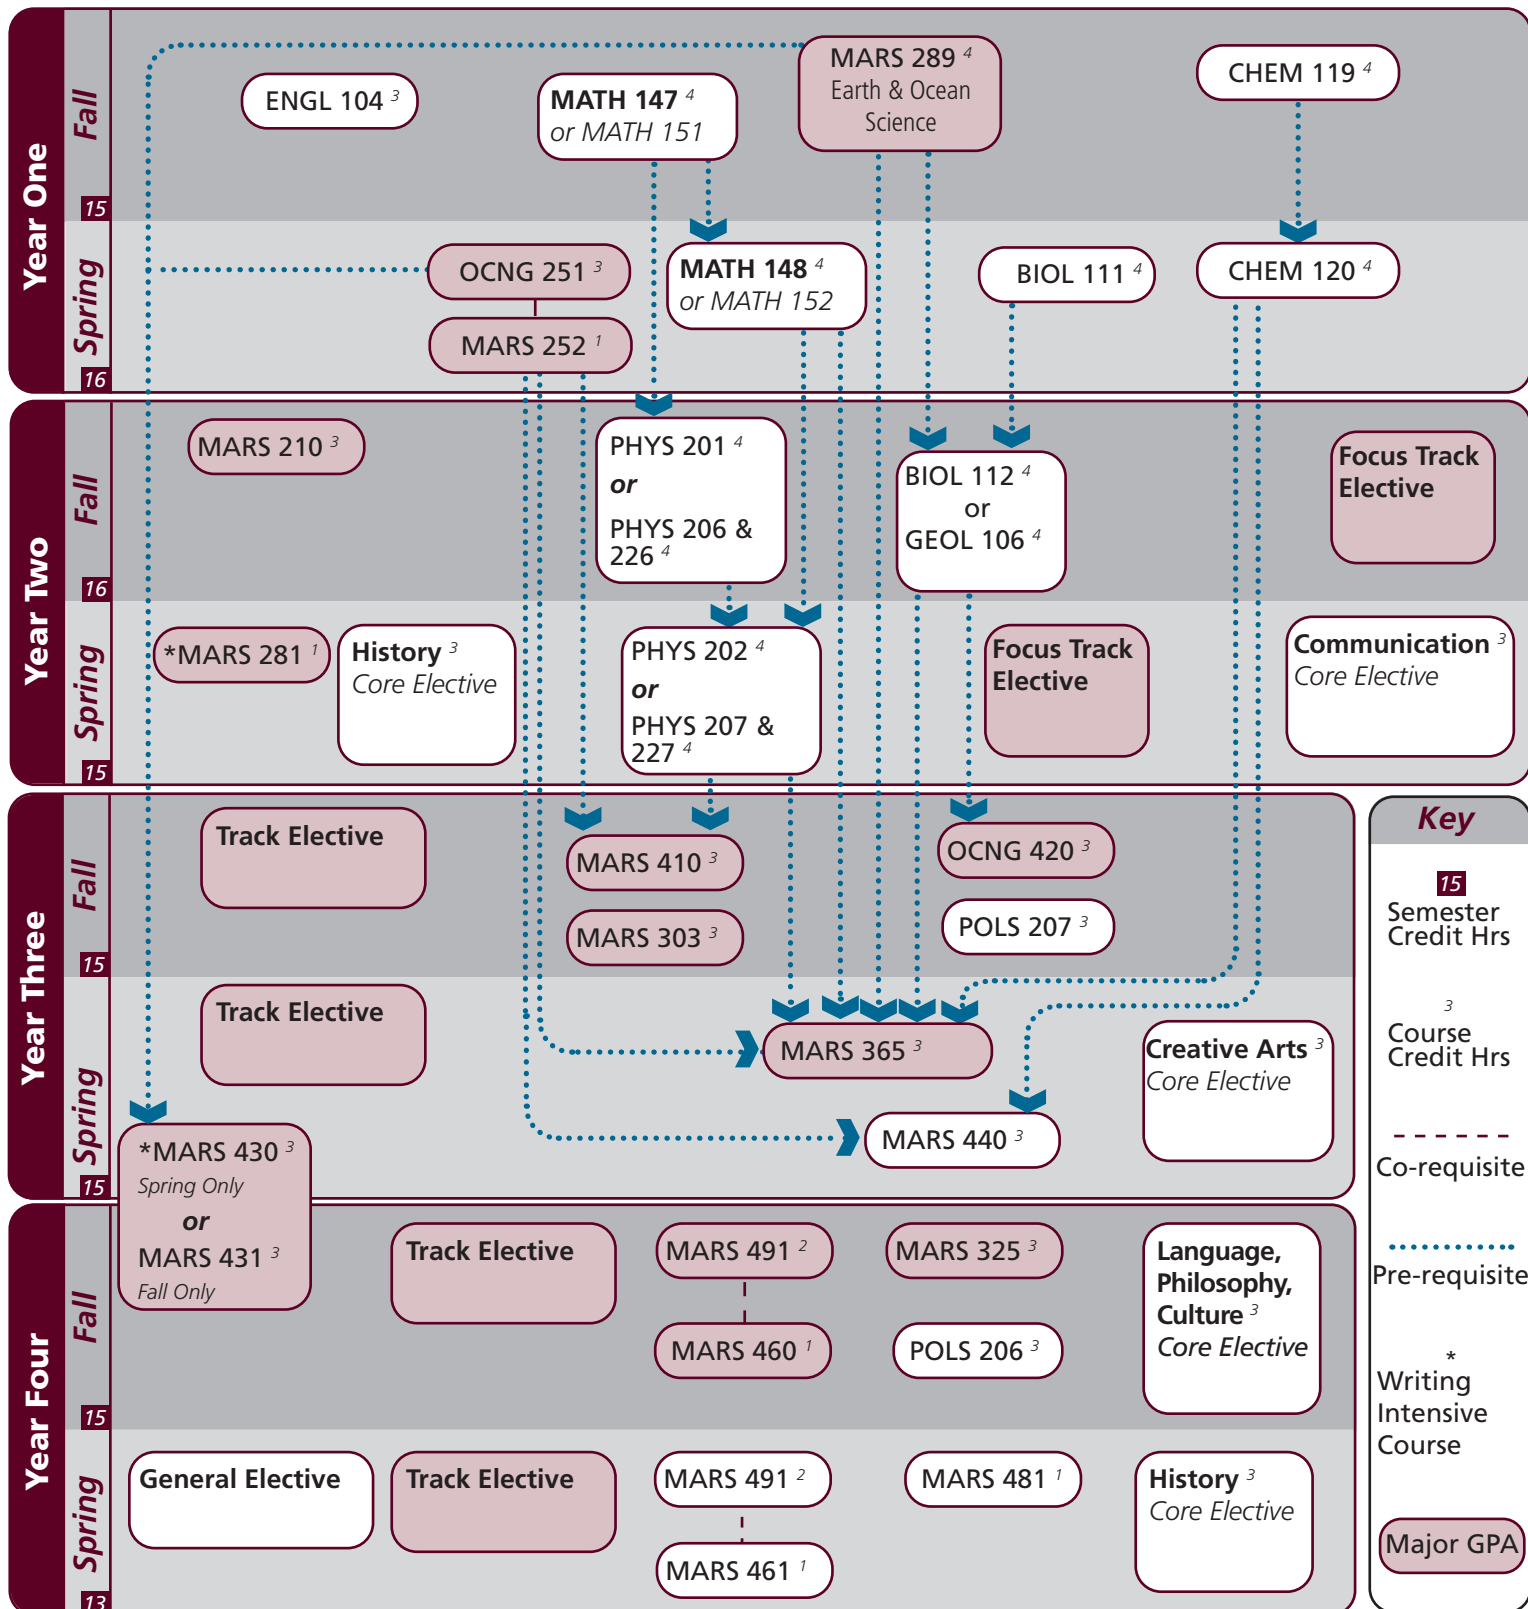

Catalog information: catalog.tamu.edu

“View Degree Evaluation”: <https://howdy.tamu.edu/uPortal/f/my-record/>

Notes:

Major	Texas A&M University at Galveston Course Options					
Major Coursework	MARS 101 MARS 430 or 431 MARS 491	MARS 252 MARS 410 OCNG 251	MARS 281 MARS 440 OCNG 420	MARS 303 MARS 460	MARS 325 MARS 461	MARS 365 MARS 481

Major Tracks (Select 1 Track)						
Integrated Track	Focus Electives ⁶ <i>Select 6 hours</i>	Select 1:	CHEM 227 & 237	MARS 306	MATH 251	
		Select 1:	CHEM 228 & 238	GEOL 106	MATH 308	
	Breadth Electives ¹² <i>Select 4 courses</i>	CHEM 300-499	GEOL 331	GEOL 300-499	MARS 300-499	
Geological Track	Focus Electives ⁶	GEOL 106	MARS 306			
	Breadth Electives ¹² <i>Select 4 courses</i>	GEOL 331 MARS 415	GEOL 300-499 MARS 430-*432	MARS 305 MARS 435	MARS 340 MARS 489	MARS 370 or GEOG 370
Physical Track	Focus Electives ⁶	MATH 251	MATH 308			
	Breadth Electives ¹² <i>Select 4 courses</i>	ATMO 363 PHYS 300-499	MARS 408 STAT 303	MARS 415	MARS 470	MARS 489
Chemical Track	Focus Electives ⁶	CHEM 227 & 237	CHEM 228 & 238			
	Breadth Electives ¹² <i>Select 4 courses</i>	ATMO 363 STAT 303	CHEM 300-499	MARS 340	MARS 360	MARS 470

- Courses in this section can concurrently fulfill a Core or Major Requirement;
- Two semesters of a single foreign language is required for students who did not complete the foreign language req in high school