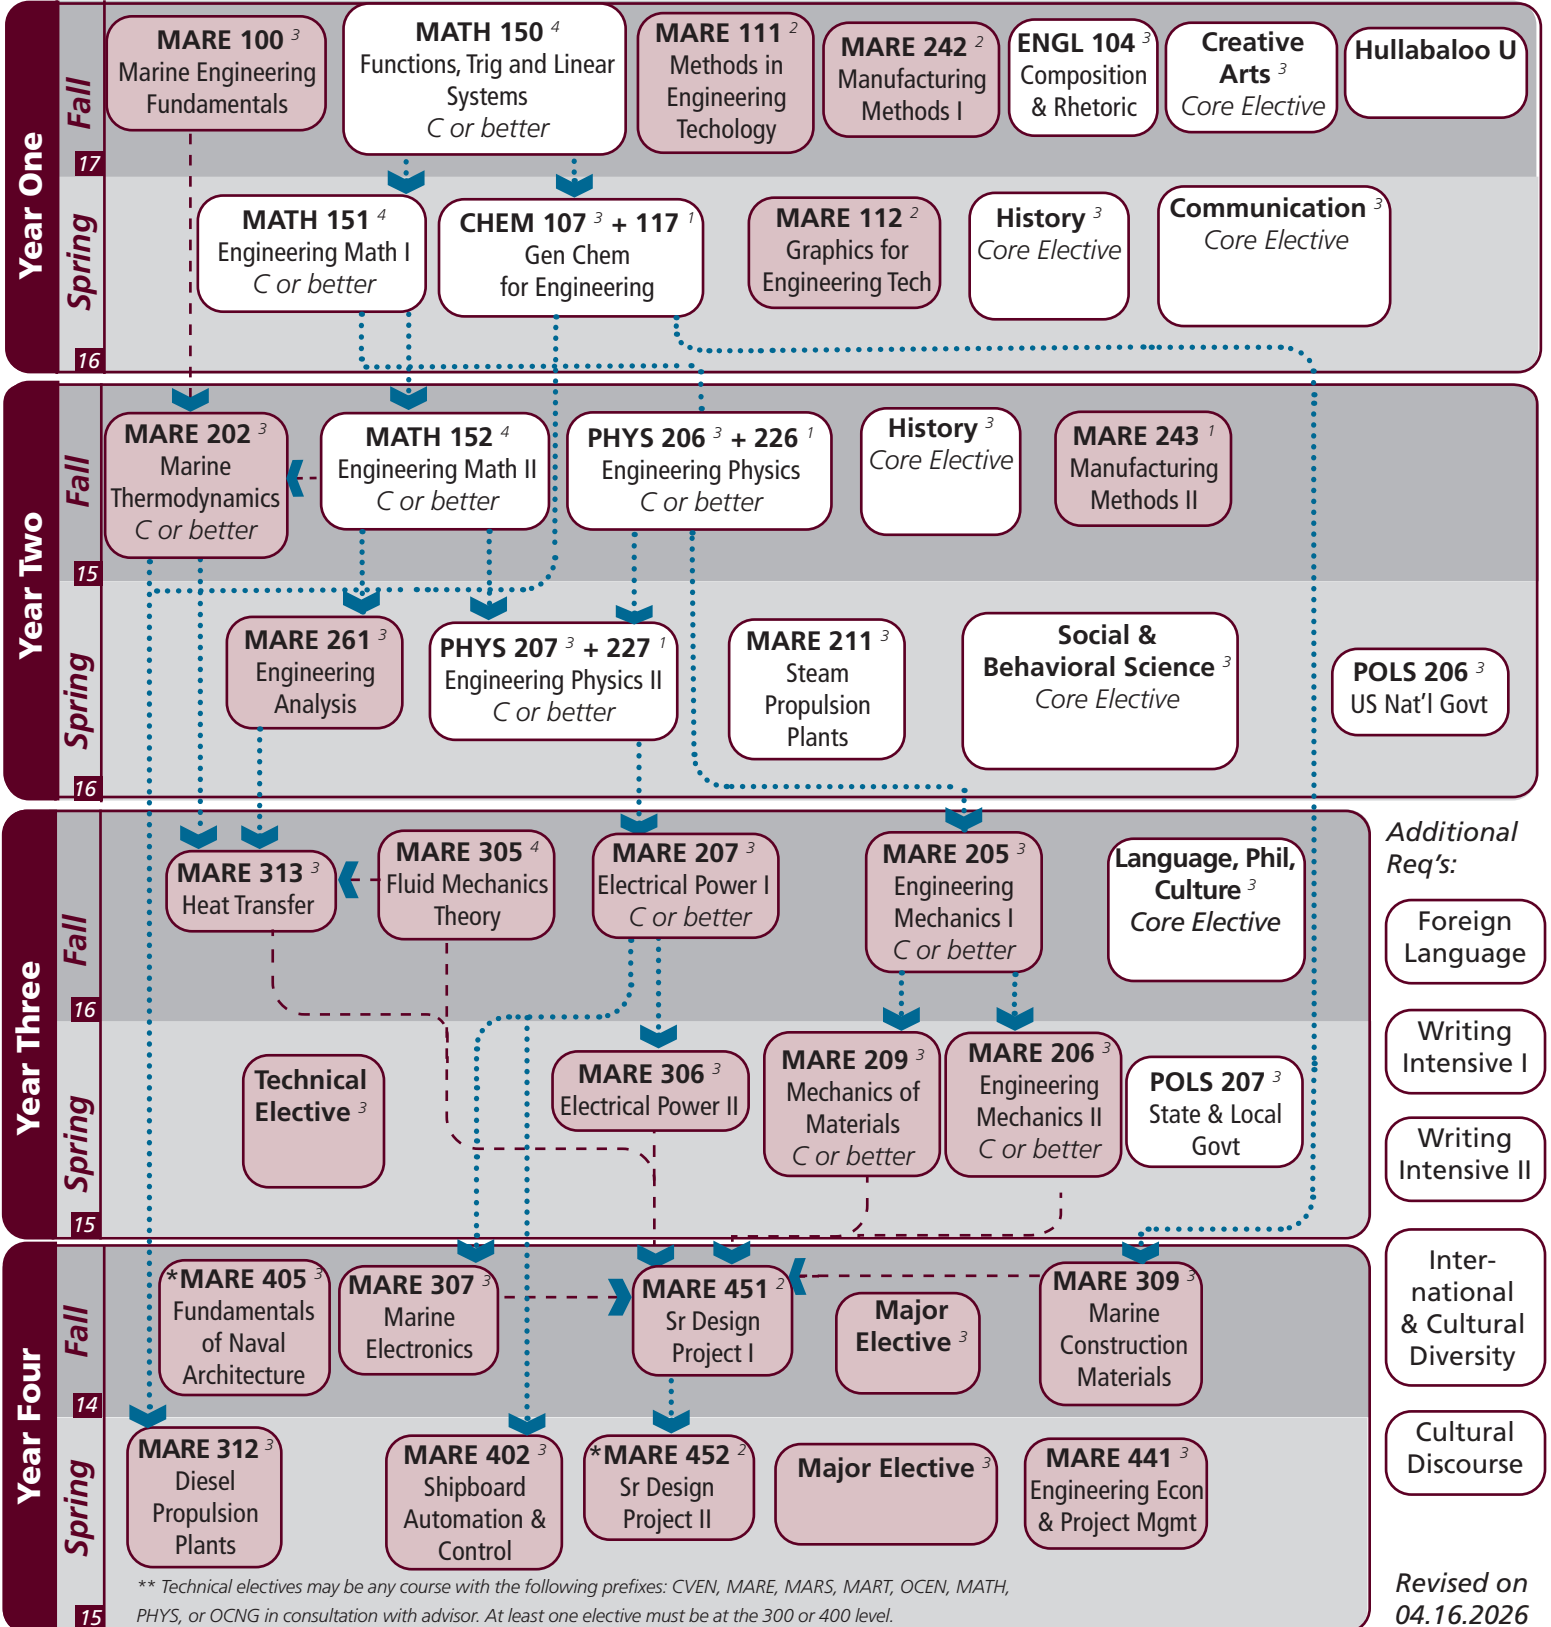

Catalog information: catalog.tamu.edu

“View Degree Evaluation”: <https://howdy.tamu.edu/uPortal/f/my-record/>

MATH 150 Start

Key	Complete	Upcoming Term	Possible Adjustment	¹⁵ Semester Credit Hrs	³ Course Credit Hrs	Major GPA Pre-requisite	* Writing Intensive
-----	----------	---------------	---------------------	-----------------------------------	--------------------------------	-----------	---------------------	---------------------

Marine Engineering Technology | 2026-2027 Catalog

Notes:

Major	TAMUG Course Options					
Major Coursework	MARE 100 ^MARE 207 MARE 305 MARE 402	MARE 111 ^MARE 209 MARE 306 MARE 405	MARE 112 MARE 211 MARE 307 MARE 441	^MARE 202 MARE 242 MARE 309 MARE 451	^MARE 205 MARE 243 MARE 312 MARE 452	^MARE 206 MARE 261 MARE 313
Major Electives ⁶ Select 6 hours	MARE 300 - 499 (Excluding MARE 402 & 405)					
Technical Electives ⁶ Select 6 hours	Consult advisor: MATH 100-499	CVEN 100-499 PHYS 100-499	MARE 100-499 OCNG 300-499	MARS 100-499 At least one course must be at the 300-499 level.	MART 300-499	OCEN 100-499
^ Requires C or better * Concurrently completes ICD requirement † Concurrently completes CD requirement						

- Courses in this section can concurrently fulfill a Core or Major Requirement;
- Two semesters of a single foreign language is required for students who did not complete the foreign language req in high school