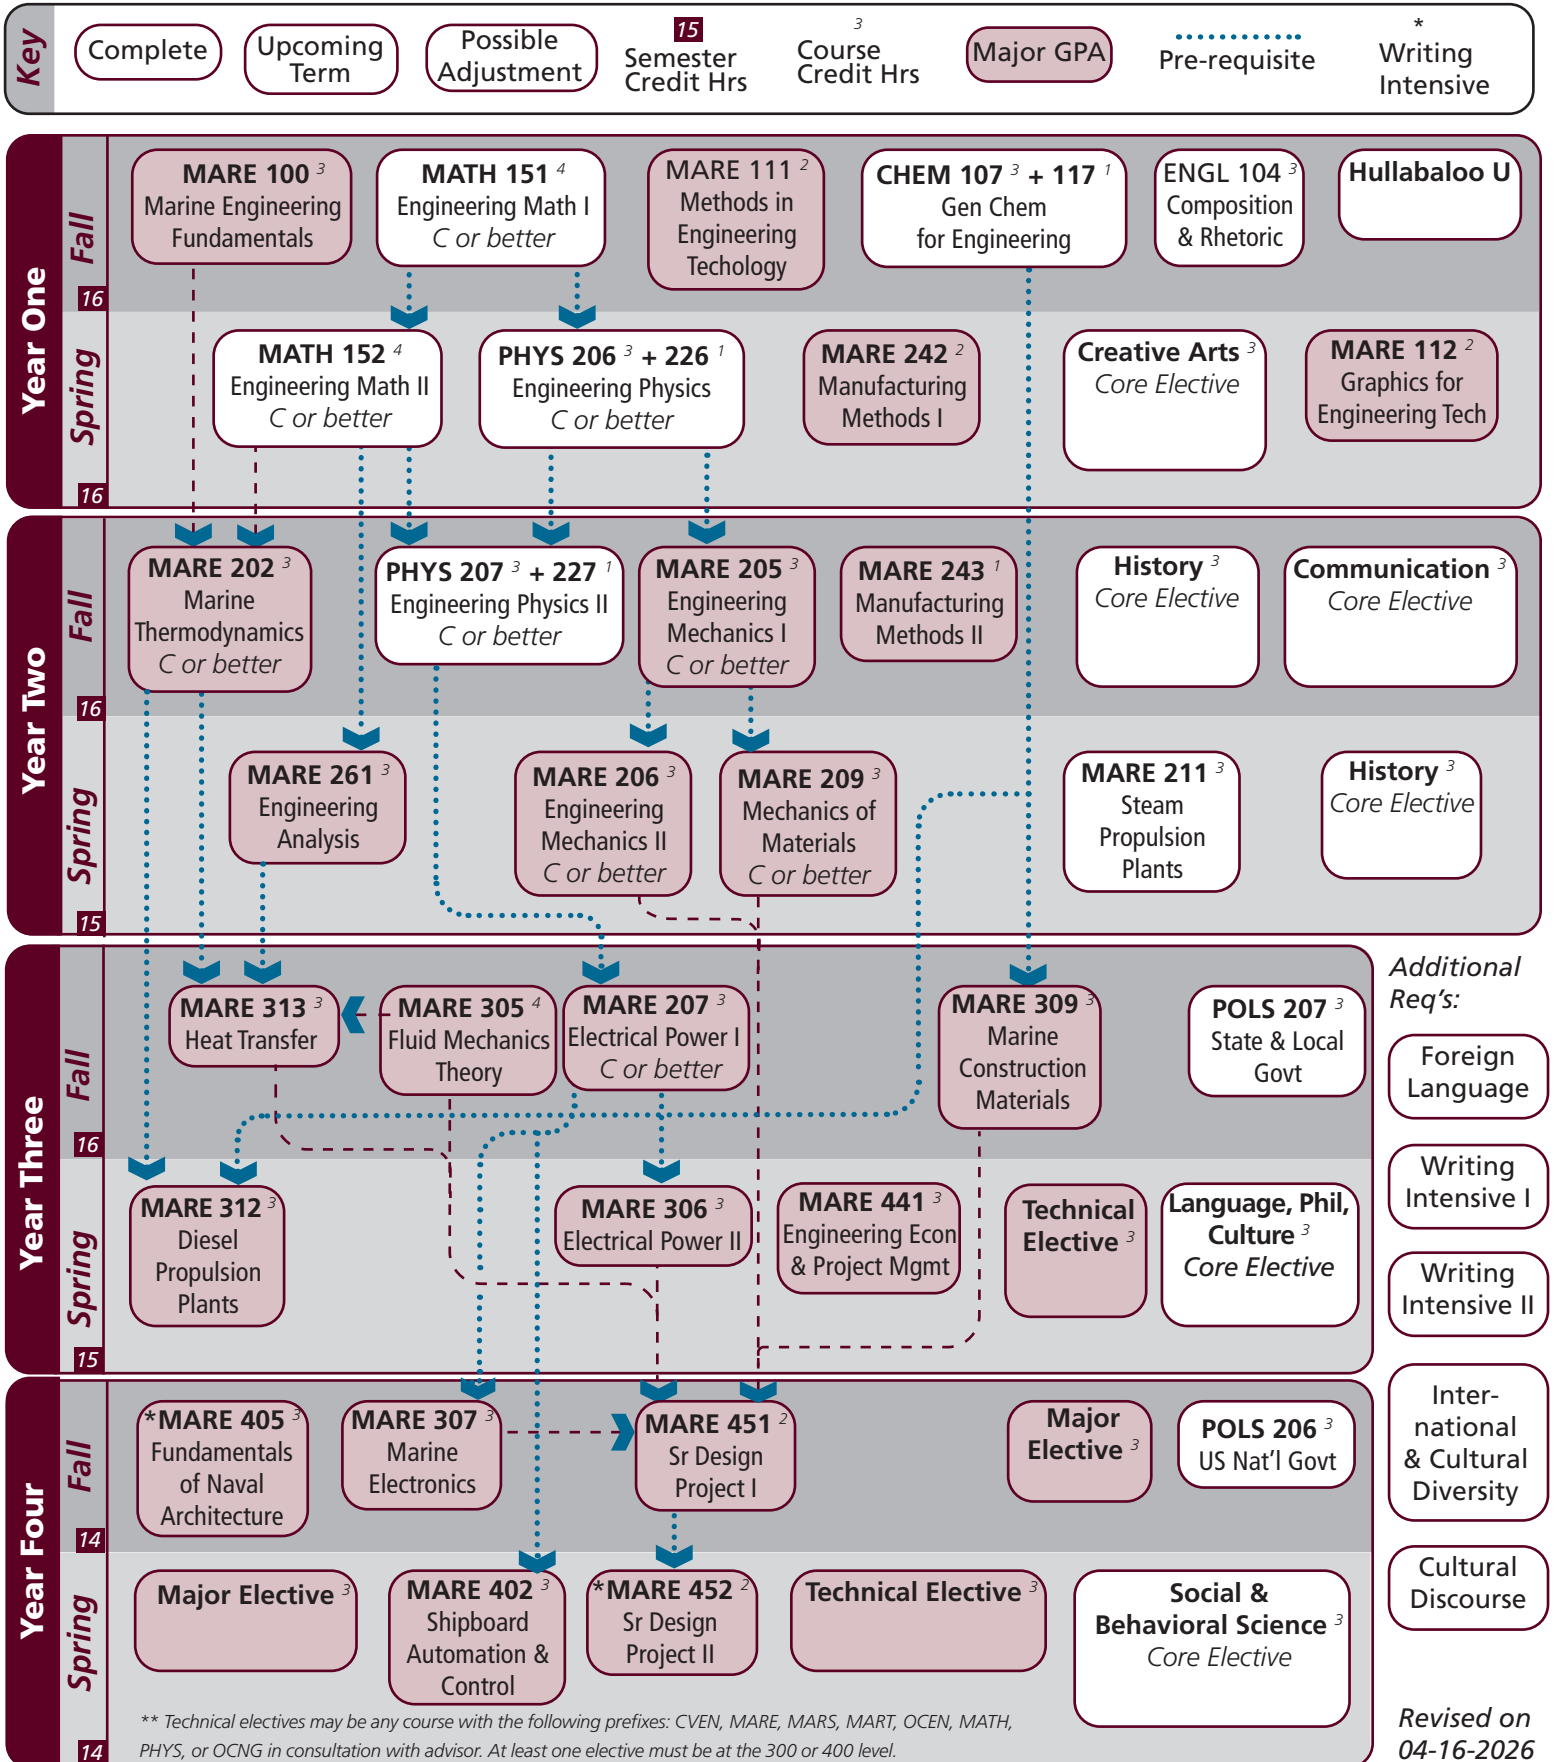

Marine Engineering Technology | 2026-2027

Name: _____

UIN: _____

Catalog information: catalog.tamu.edu

“View Degree Evaluation”: <https://howdy.tamu.edu/uPortal/f/my-record/>

** Technical electives may be any course with the following prefixes: CVEN, MARE, MARS, MART, OCEN, MATH, PHYS, or OCNM in consultation with advisor. At least one elective must be at the 300 or 400 level.

Marine Engineering Technology | 2026-2027 Catalog

Notes:

| Major | TAMUG Course Options | | | | | |
|---|---|---|--|---|---|-----------------------------------|
| Major Coursework | MARE 100 ^MARE 207 MARE 305 MARE 402 | MARE 111 ^MARE 209 MARE 306 MARE 405 | MARE 112 MARE 211 MARE 307 MARE 441 | ^MARE 202 MARE 242 MARE 309 MARE 451 | ^MARE 205 MARE 243 MARE 312 MARE 452 | ^MARE 206 MARE 261 MARE 313 |
| Major Electives ⁶ Select 6 hours | MARE 300 - 499 (Excluding MARE 402 & 405) | | | | | |
| Technical Electives ⁶ Select 6 hours | Consult advisor: MATH 100-499 | CVEN 100-499 PHYS 100-499 | MARE 100-499 OCNG 300-499 | MARS 100-499 At least one course must be at the 300-499 level. | MART 300-499 | OCEN 100-499 |
| ^ Requires C or better * Concurrently completes ICD requirement † Concurrently completes CD requirement | | | | | | |

- Courses in this section can concurrently fulfill a Core or Major Requirement;
- Two semesters of a single foreign language is required for students who did not complete the foreign language req in high school