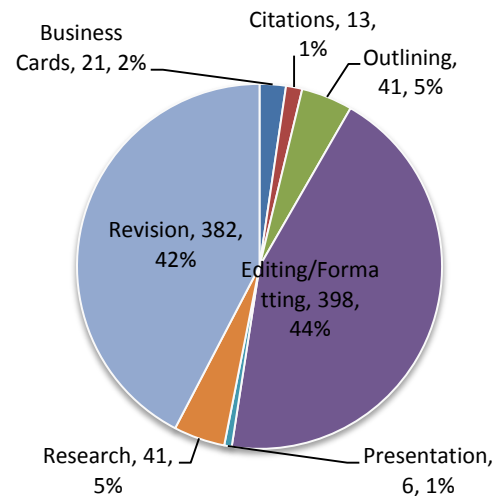

Demographic & Usage Report

Writing Lab

Fall 2015

27% of student body visited Writing Lab

26% of Undergraduate and 13% Graduate students visited

630 unique students, 1729 total visits, & 818 Total counseling hours

6 undergraduates 4 graduate Writing Consultants 3 Video Consultants

Unique Student Visits

Reasons for Visits

Student Visits to Writing Lab by Major