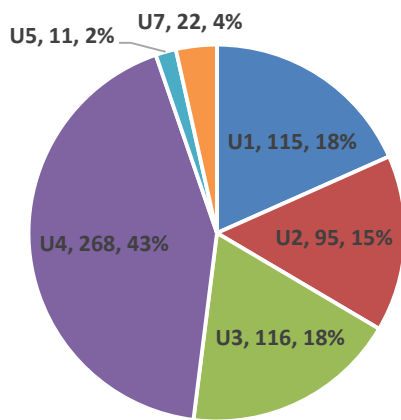

Demographic & Usage Report

Writing Lab

Fall 2015

27% of student body visited Writing Lab

26% of Undergraduate and 13% Graduate students visited

630 unique students, 1729 total visits, & 818 Total counseling hours

6 undergraduates 4 graduate Writing Consultants 3 Video Consultants

Unique Student Visits

Reasons for Visits

Student Visits to Writing Lab by Major