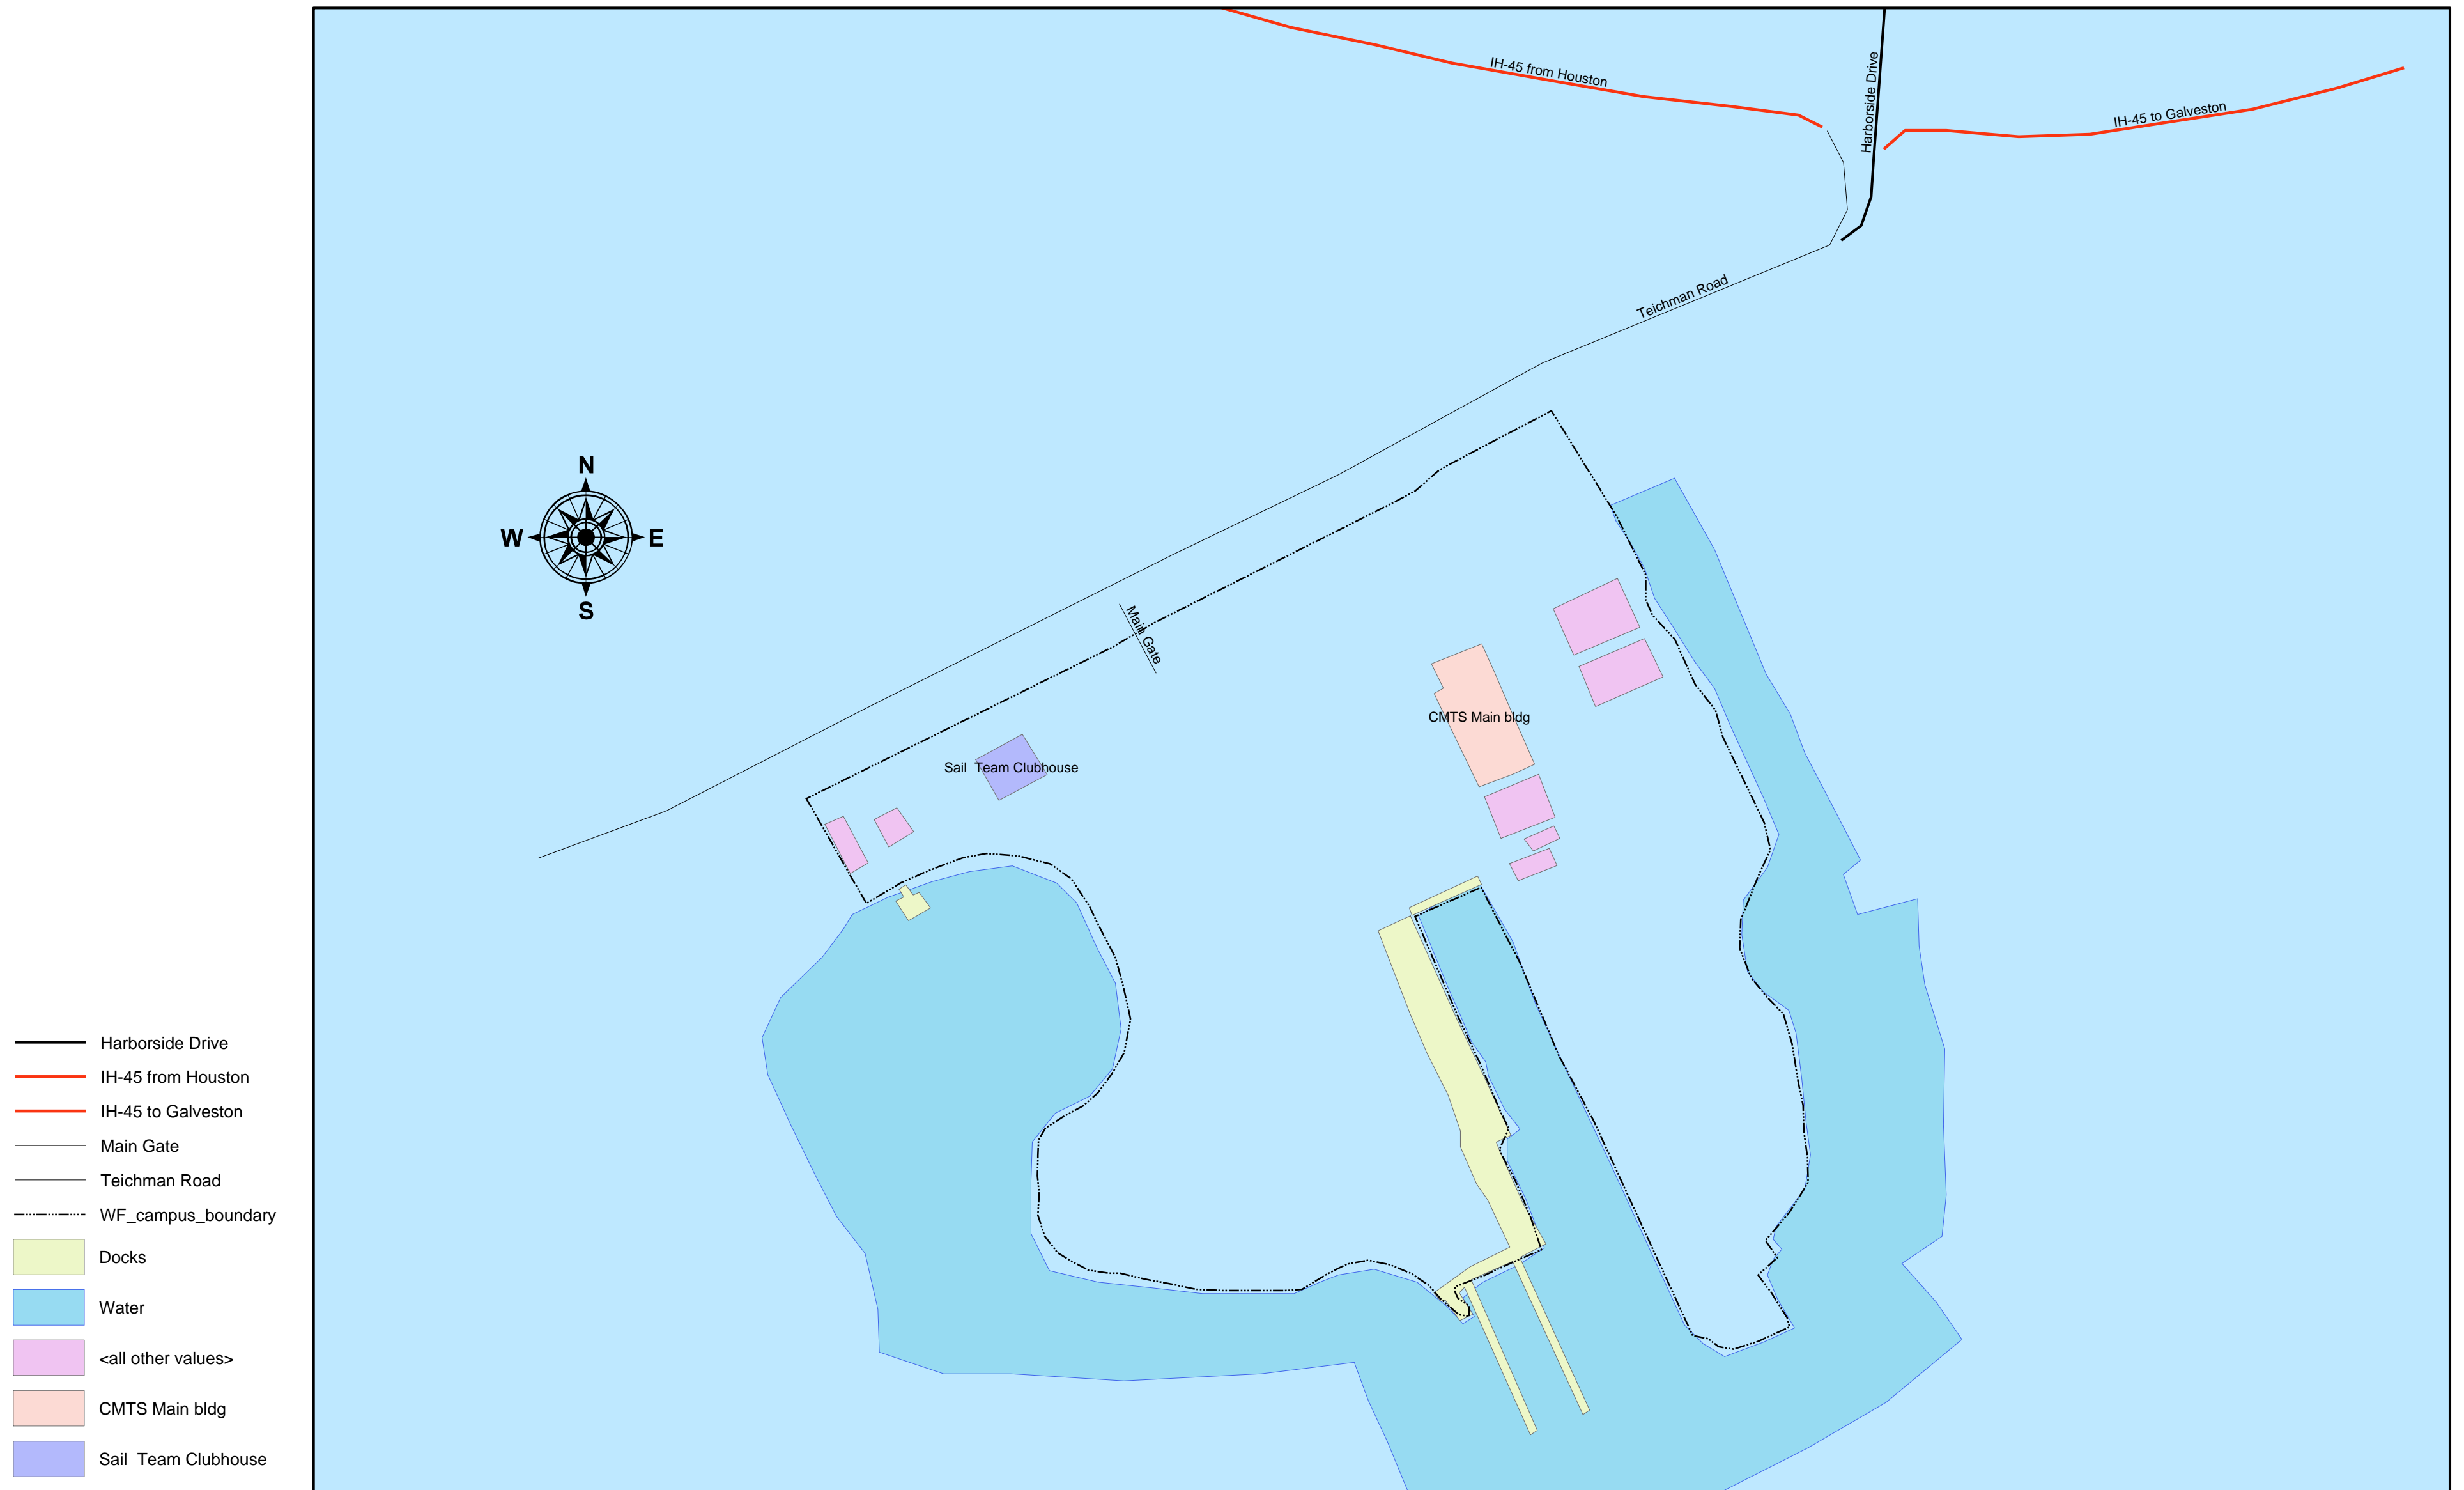

Texas A&M University at Galveston Waterfront Campus

8701 Teichman Road
Galveston Texas 77550

409-740-4400
www.tamug.edu

From Houston and points north and west: Take IH-45 south to Galveston Island.
After the IH-45 Causeway onto Galveston Island, take the first exit (Teichman Rd./Harborside Dr).
At the stop sign turn right and follow Teichman Rd around. Pass the restaurant on the left and immediately turn left into the gate through a 6-foot high concrete wall; maroon and white Texas A&M sign with a propeller.