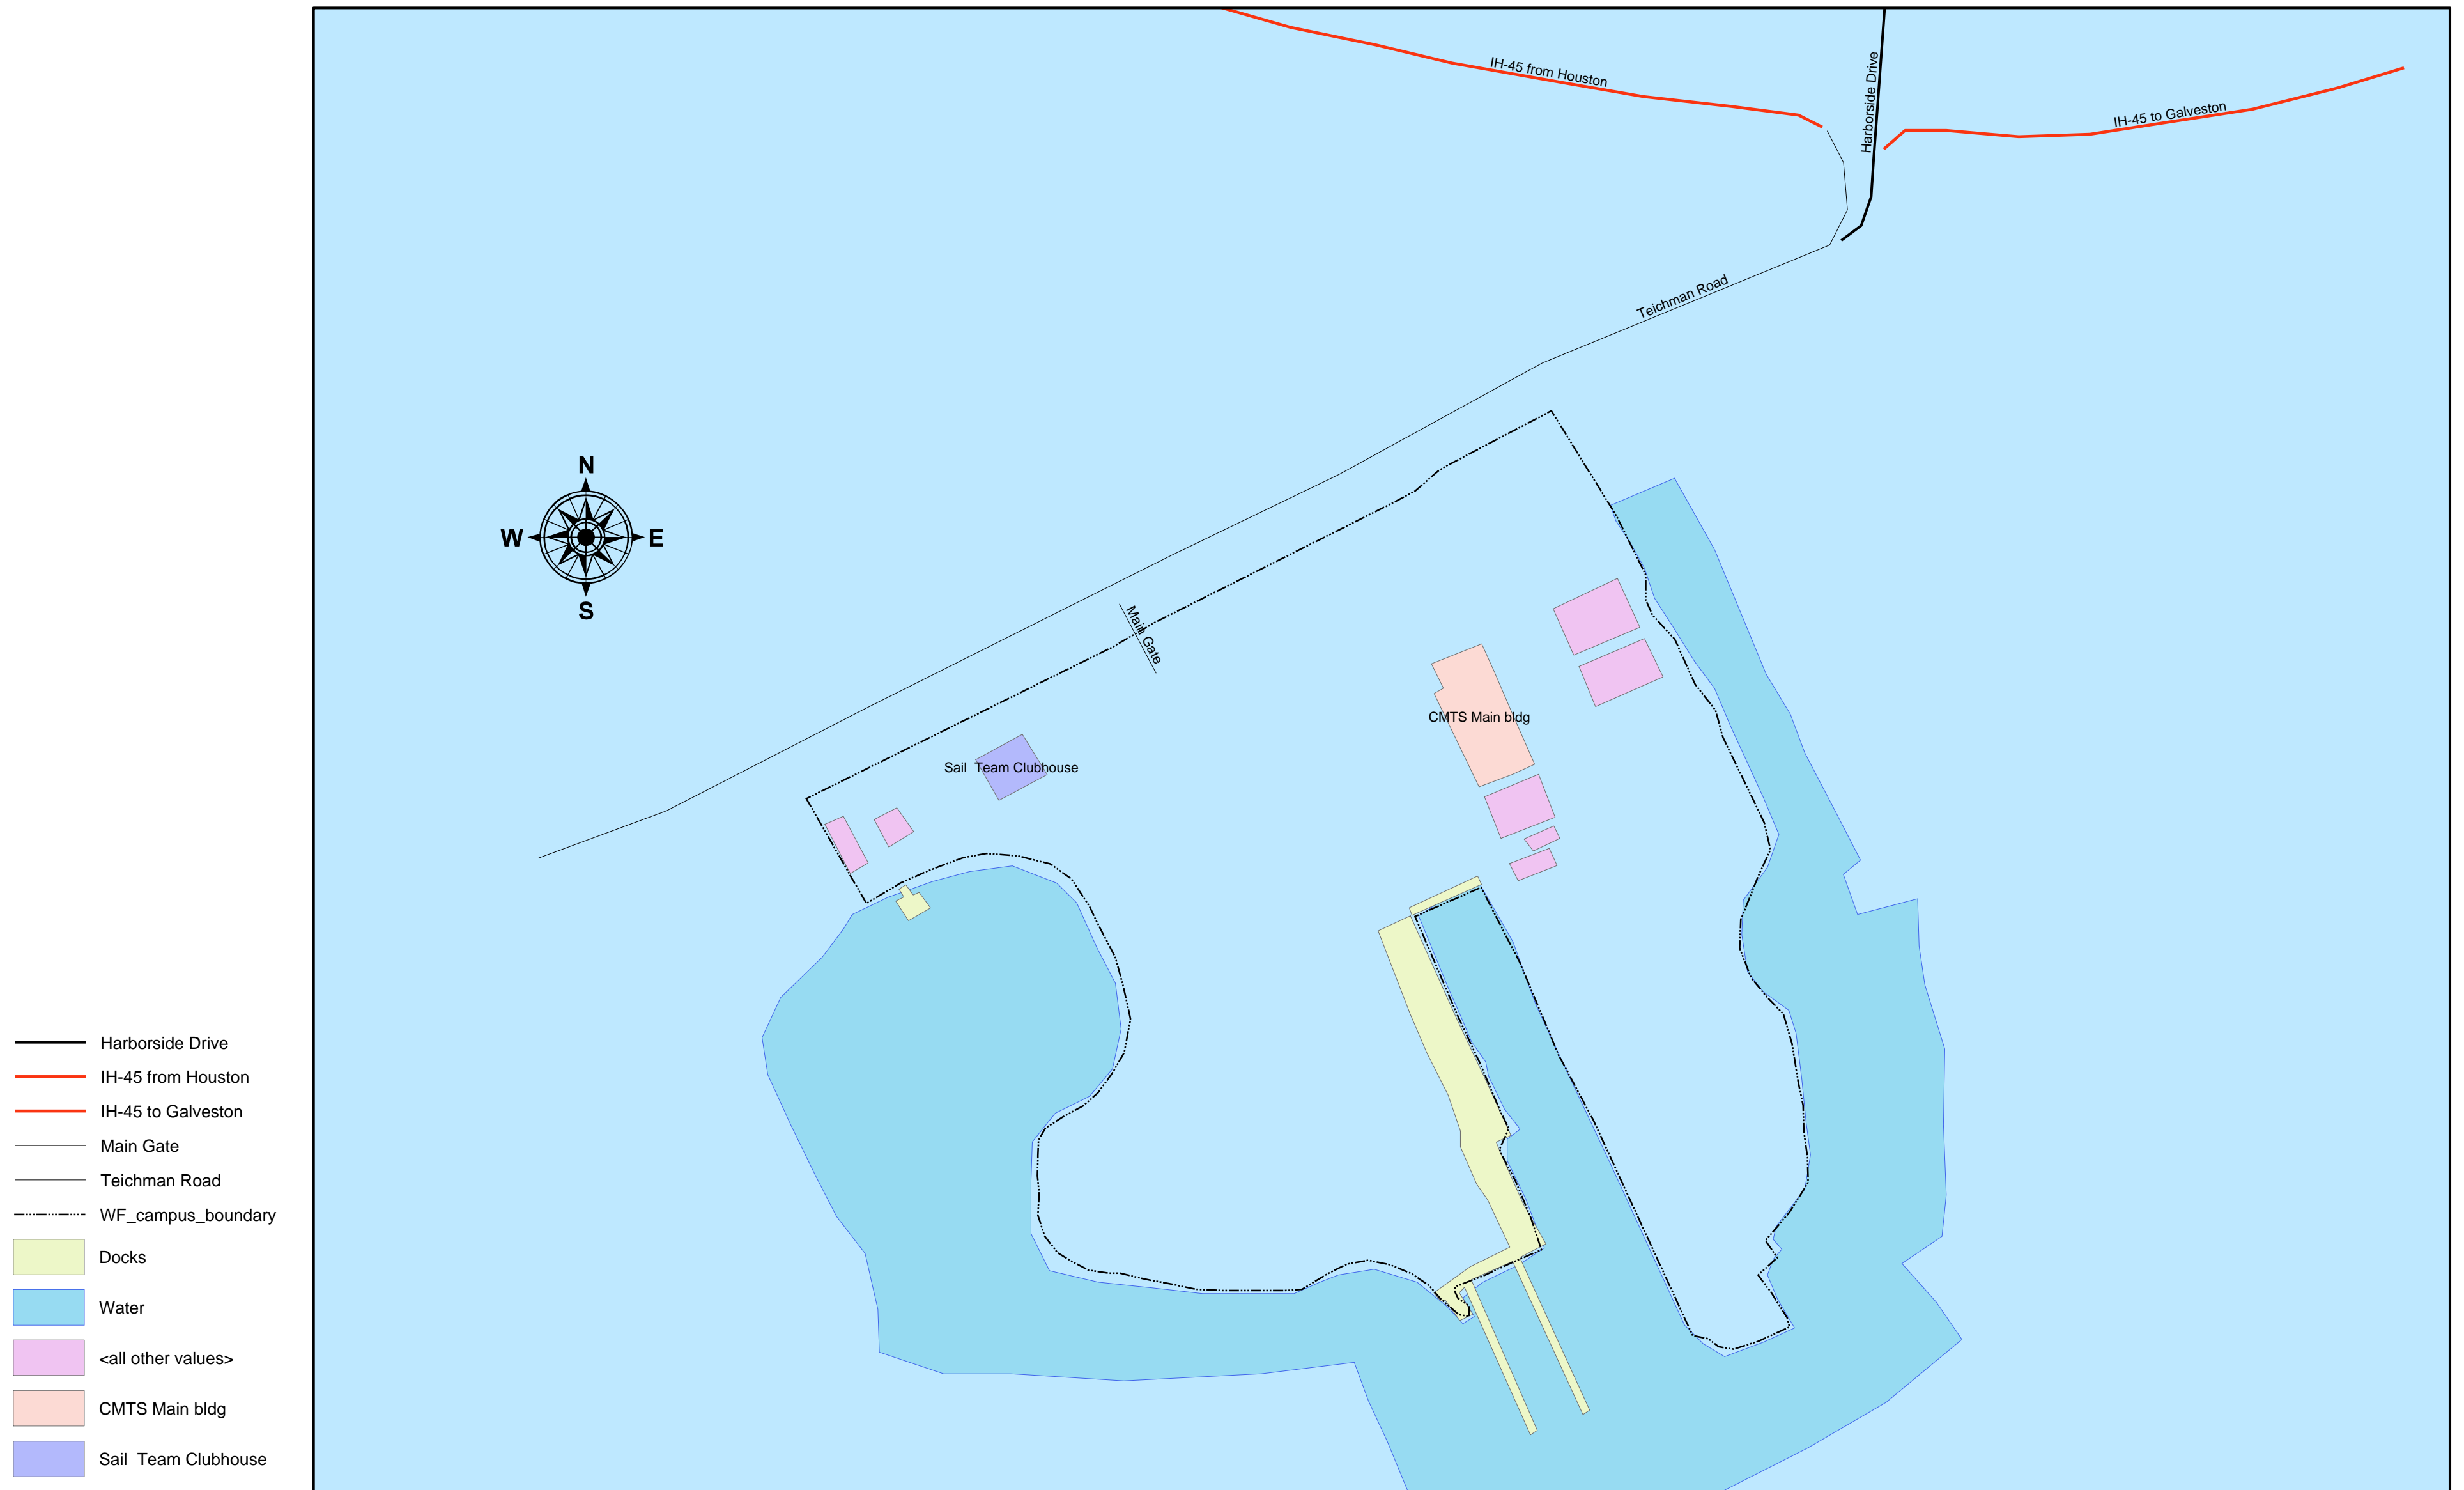

# Texas A&M University at Galveston Waterfront Campus

8701 Teichman Road  
Galveston Texas 77550  
  
409-740-4400  
www.tamug.edu

From Houston and points north and west: Take IH-45 south to Galveston Island.  
After the IH-45 Causeway onto Galveston Island, take the first exit (Teichman Rd./Harborside Dr).  
At the stop sign turn right and follow Teichman Rd around. Pass the restaurant on the left and immediately turn left into the gate through a 6-foot high concrete wall; maroon and white Texas A&M sign with a propeller.