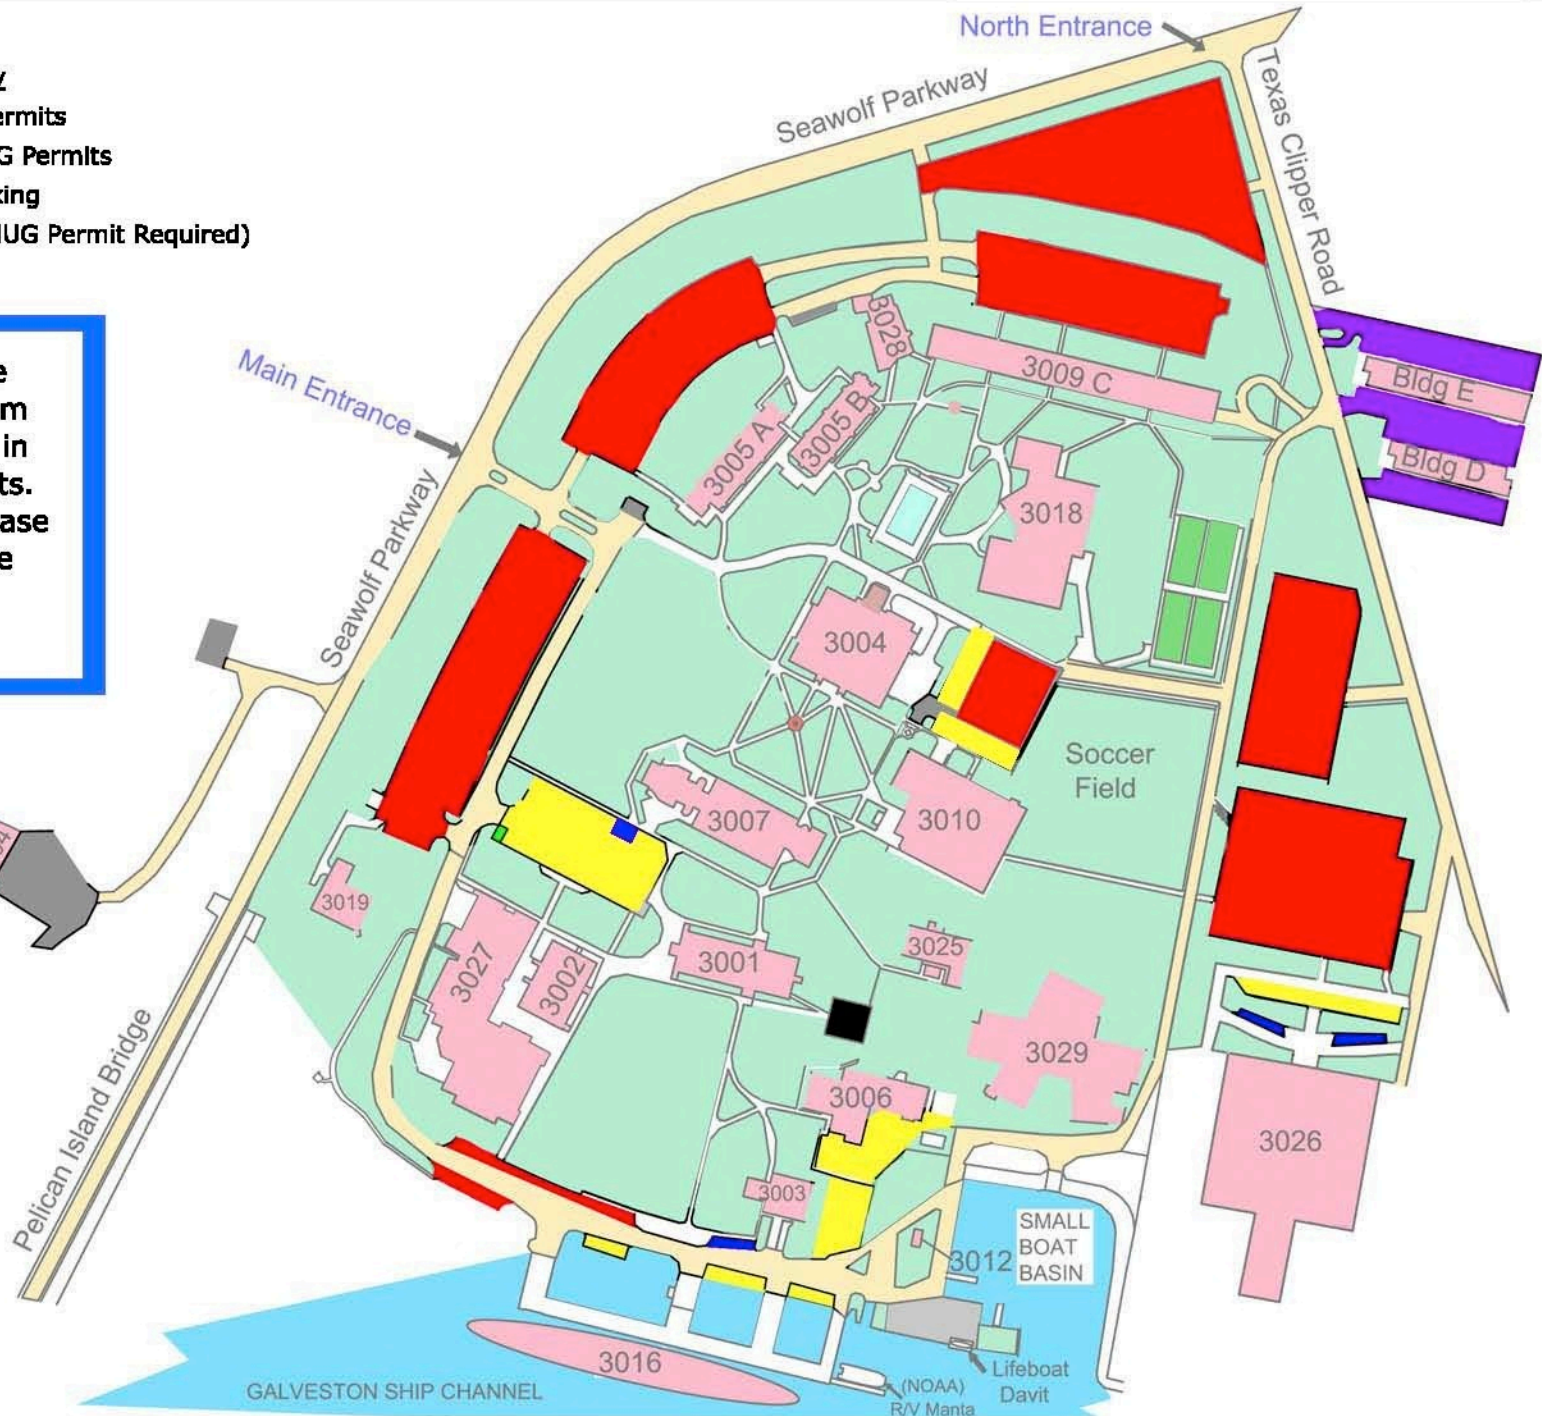

Texas A&M University at Galveston

- Residents & Their Guests Only
- Students with Valid TAMUG Permits
- Faculty/Staff with Valid TAMUG Permits
- Visitor and Special Guest Parking
- Motorcycle Parking (Valid TAMUG Permit Required)
- Restricted Parking

TAMUG visitors who have obtained a Visitor Pass from University Police can park in Student or Faculty/Staff lots. To obtain a Visitor Pass, please go to the University Police Department, located in Building 3025.

- 3001 Kirkham Hall
- 3002 Marine Transportaton
- 3003 Naval Sciences
- 3004 Mary Moody Northern Student Center
- 3005A Hullabaloo Hall
- 3005B Oceans Hall
- 3006 Physical Plant
- 3007 Classroom Lab Bldg (CLB)
- 3009C Mariner Hall/Academic Enhancement
- 3010 Jack K. Williams Library
- 3012 Small Boat Basin
- 3016 Texas Clipper
- 3018 P.E. Facility
- 3019 Sewage Plant
- 3025 Police
- 3026 Sea Aggie Center
- 3027 Powell Marine Engineering Complex
- 3028 Residence Life Center
- 3029 Ocean and Coastal Studies Building
- 3104 Wetlands Center
- Bldg D Polaris Hall
- Bldg E Albatross Hall

GALVESTON SHIP CHANNEL