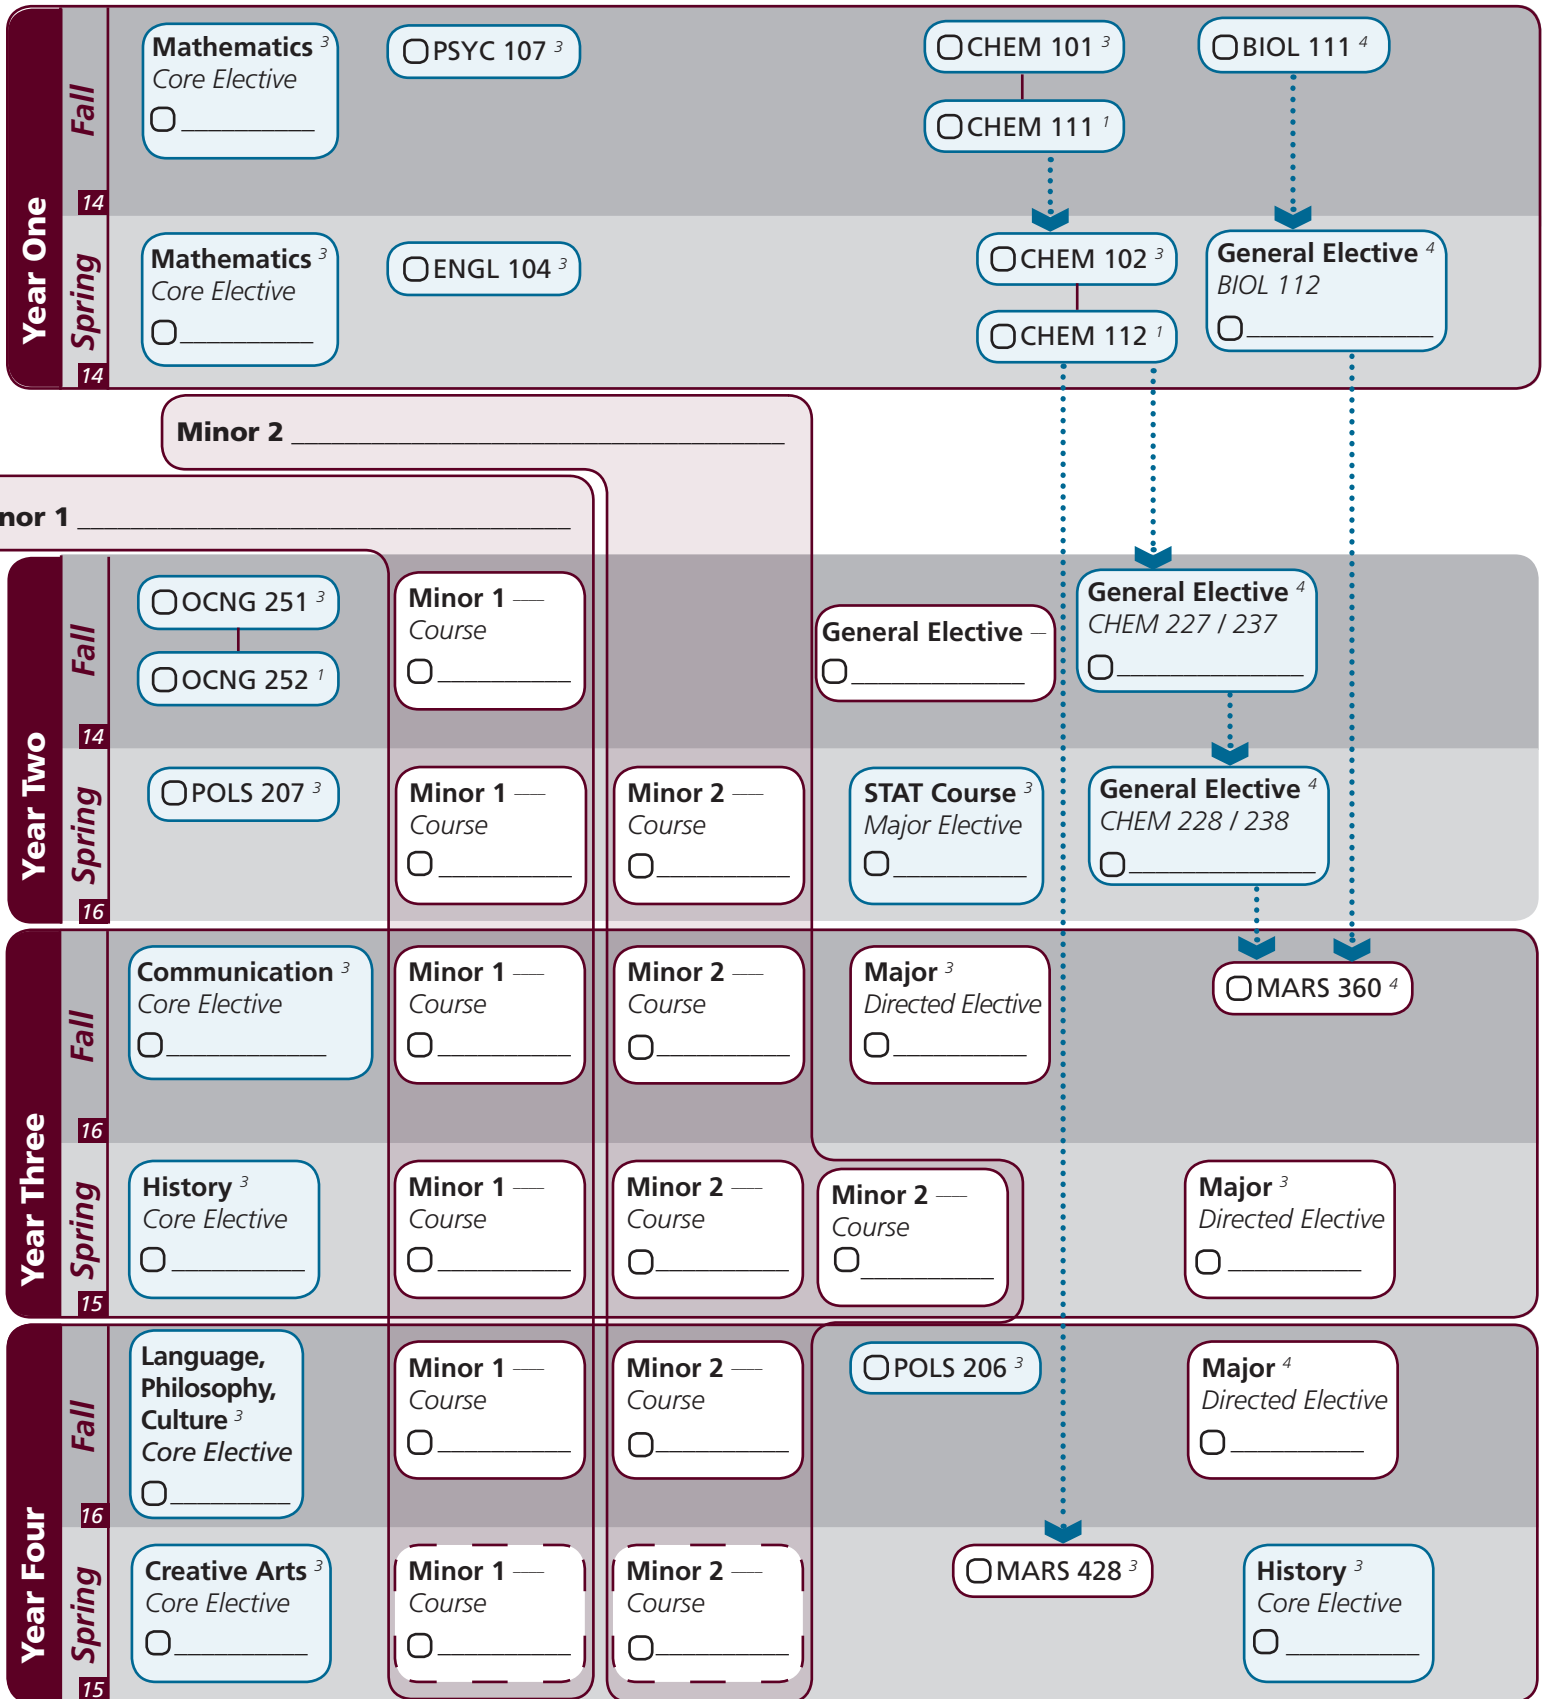

Notes: _____

Key
..... Pre-requisite _____ Co-requisite ³ Course Credit Hrs ¹⁵ Semester Credit Hrs Transfer Course Options

Major	TAMUG Course Options	TCCNS Course Options
Concentration Electives ⁹	OCNG 251 OCNG 252 MARS 360 MARS 428	GEOL 1445
Statistics Rqmt ⁹	MARB 303 STAT 201 STAT 303 SCMT 303	MATH 1342 MATH 1442 MATH 2442
Directed Electives ⁹	BIOL 351 CHEM 383 MARB 301 MARB 414 MARB 430 MARS 325 OCNG 420	
Minor 1 ¹⁵⁻¹⁸	Course work consists of 15–18 hours with a minimum of 6 in residence at the 300–400 level. At least one of the two minors must be outside the college offering the area of concentration.	Course work consists of 15–18 hours with a minimum of 6 in residence at the 300–400 level. At least one of the two minors must be outside the college offering the area of concentration.
Minor 2 ¹⁵⁻¹⁸	Course work consists of 15–18 hours with a minimum of 6 in residence at the 300–400 level. At least one of the two minors must be outside the college offering the area of concentration.	Course work consists of 15–18 hours with a minimum of 6 in residence at the 300–400 level. At least one of the two minors must be outside the college offering the area of concentration.

Courses in this section can concurrently fulfill a Core or Major Requirement; Two semesters of a single foreign language is required for students who did not complete the foreign language req in high school