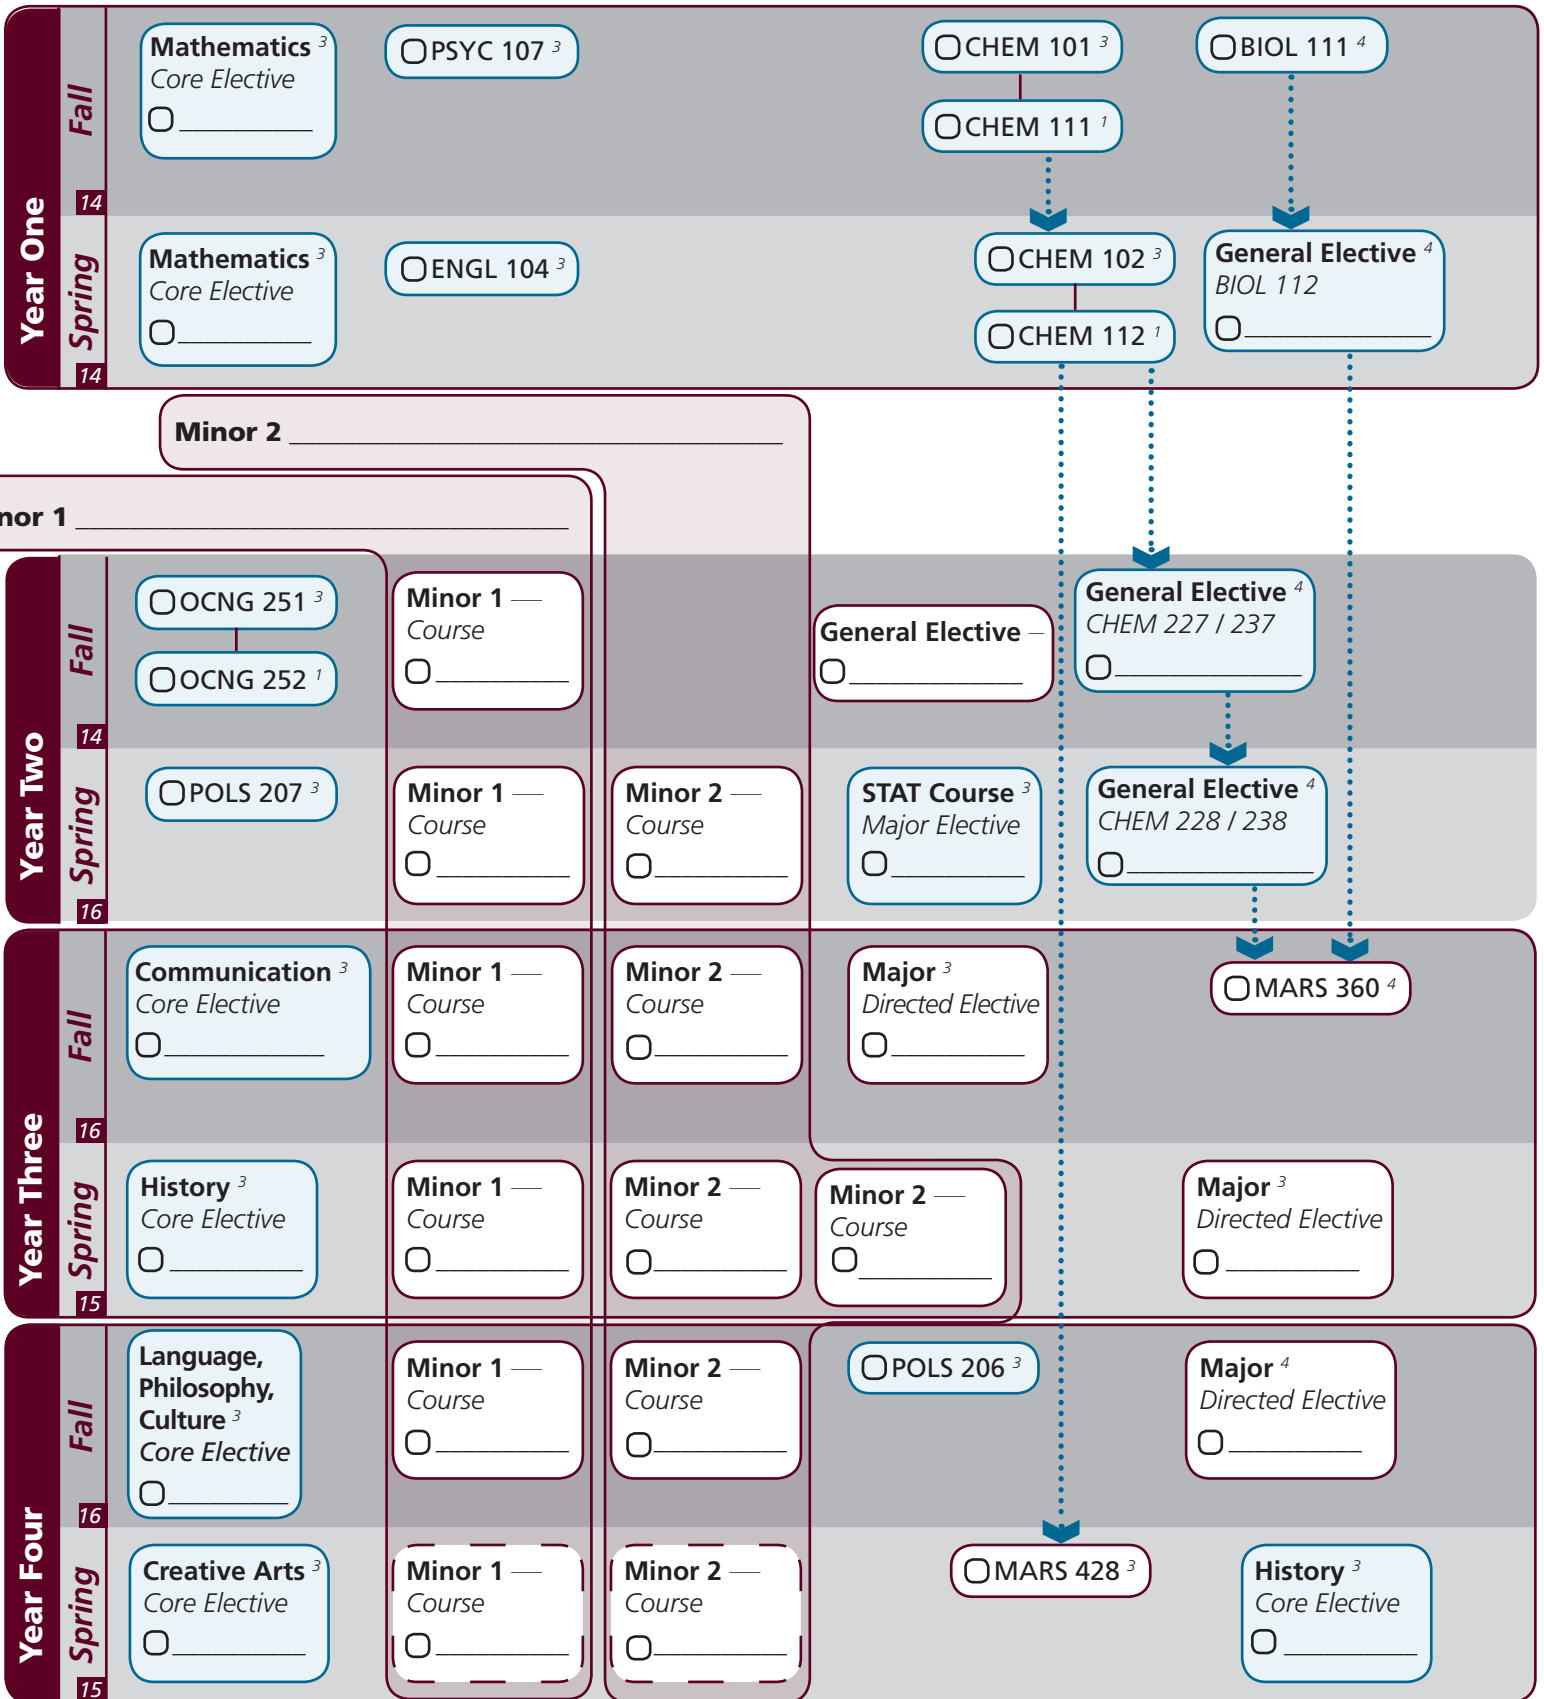

Notes: _____

Key
..... Pre-requisite Co-requisite ³ Course Credit Hrs ¹⁵ Semester Credit Hrs Transfer Course Options

Major	TAMUG Course Options	TCCNS Course Options
Concentration Electives ⁹	OCNG 251 OCNG 252 MARS 360 MARS 428	GEOL 1445
Statistics Rqmt ⁹	MARB 303 STAT 201 STAT 303 SCMT 303	MATH 1342 MATH 1442 MATH 2442
Directed Electives ⁹	BIOL 351 CHEM 383 MARB 301 MARB 414 MARB 430 MARS 325 OCNG 420	
Minor 1 ¹⁵⁻¹⁸	Course work consists of 15–18 hours with a minimum of 6 in residence at the 300–400 level. At least one of the two minors must be outside the college offering the area of concentration.	Course work consists of 15–18 hours with a minimum of 6 in residence at the 300–400 level. At least one of the two minors must be outside the college offering the area of concentration.
Minor 2 ¹⁵⁻¹⁸	Course work consists of 15–18 hours with a minimum of 6 in residence at the 300–400 level. At least one of the two minors must be outside the college offering the area of concentration.	Course work consists of 15–18 hours with a minimum of 6 in residence at the 300–400 level. At least one of the two minors must be outside the college offering the area of concentration.
<i>A cumulative 2.0 GPR must be achieved on all major requirement courses</i>		

Courses in this section can concurrently fulfill a Core or Major Requirement; Two semesters of a single foreign language is required for students who did not complete the foreign language req in high school